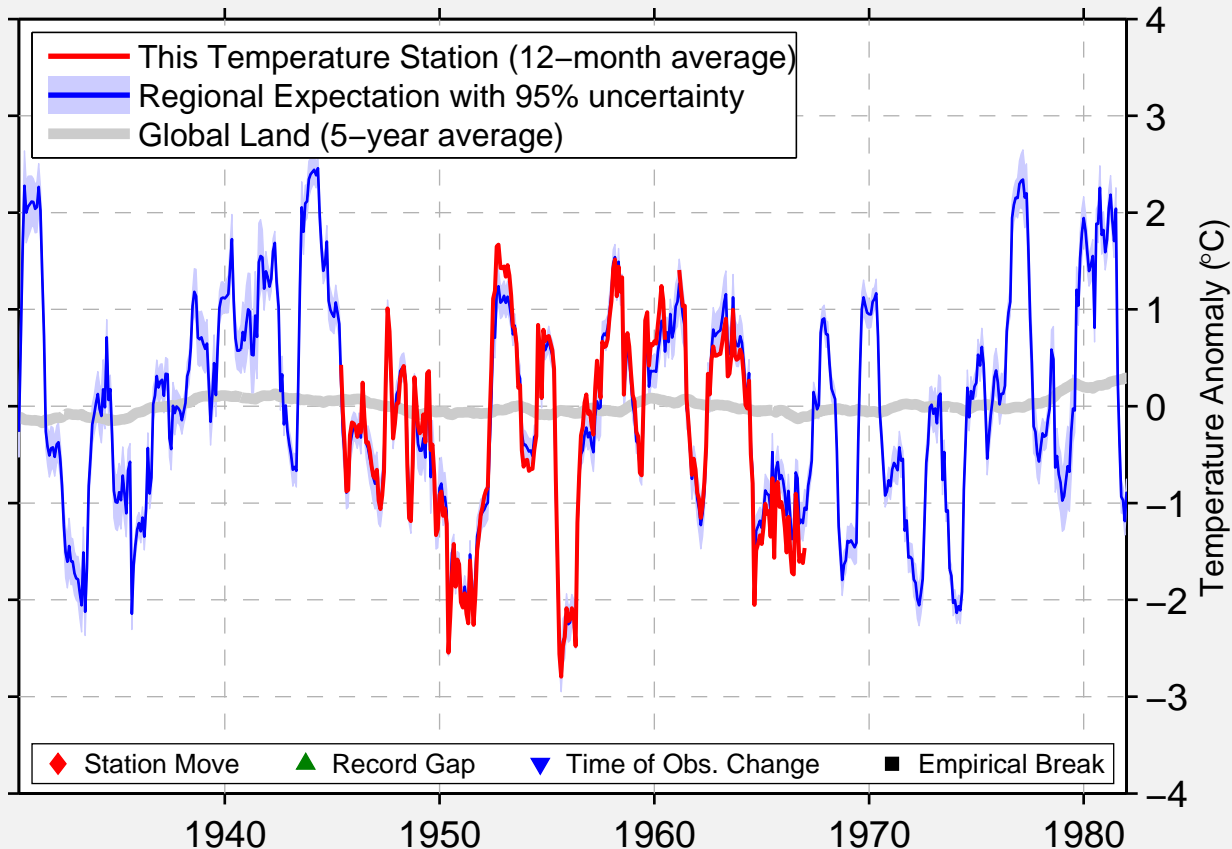

# BEATTON RIVER A, BC

57.380 N, 121.380 W (Canada)

Data Quality Controlled and Aligned at Breakpoints

Berkeley Earth