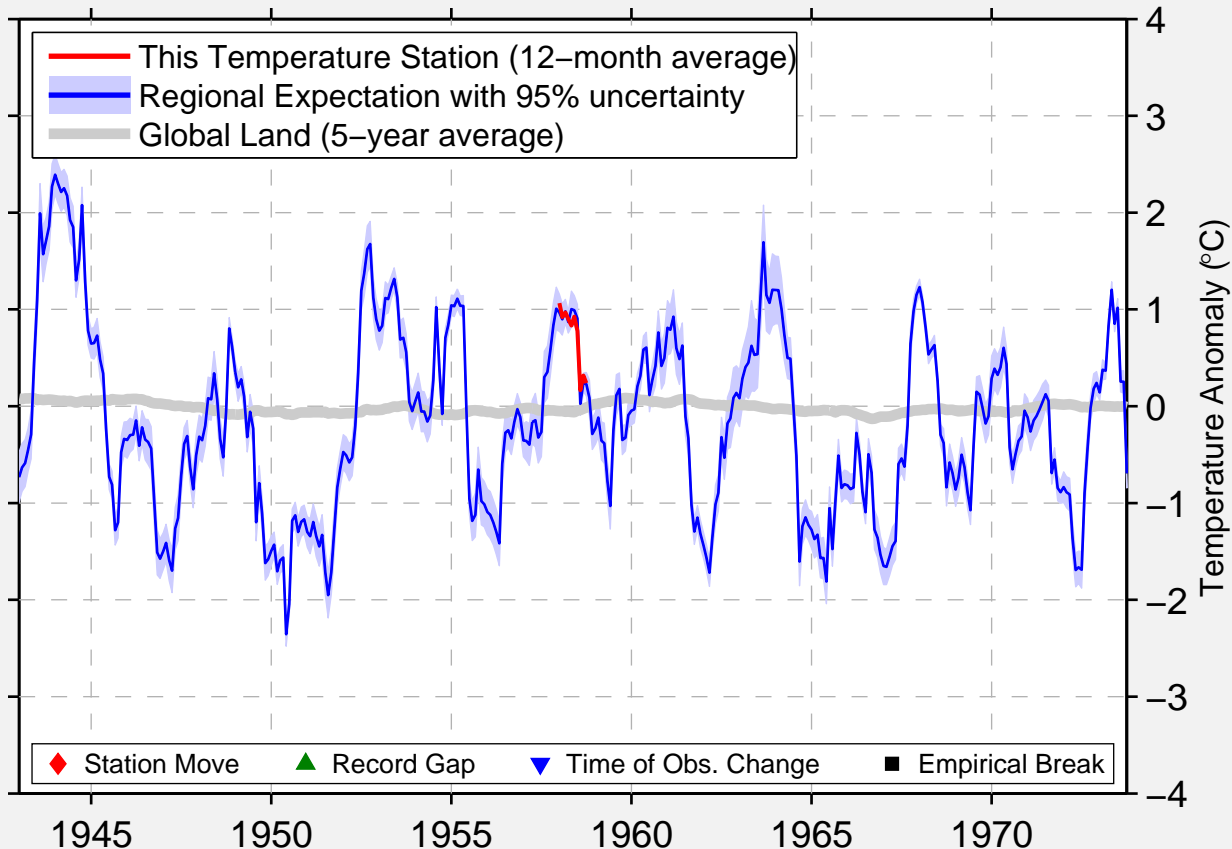

CREE LAKE (AWS)

57.350 N, 107.133 W (Canada)

Data Quality Controlled and Aligned at Breakpoints

Berkeley Earth