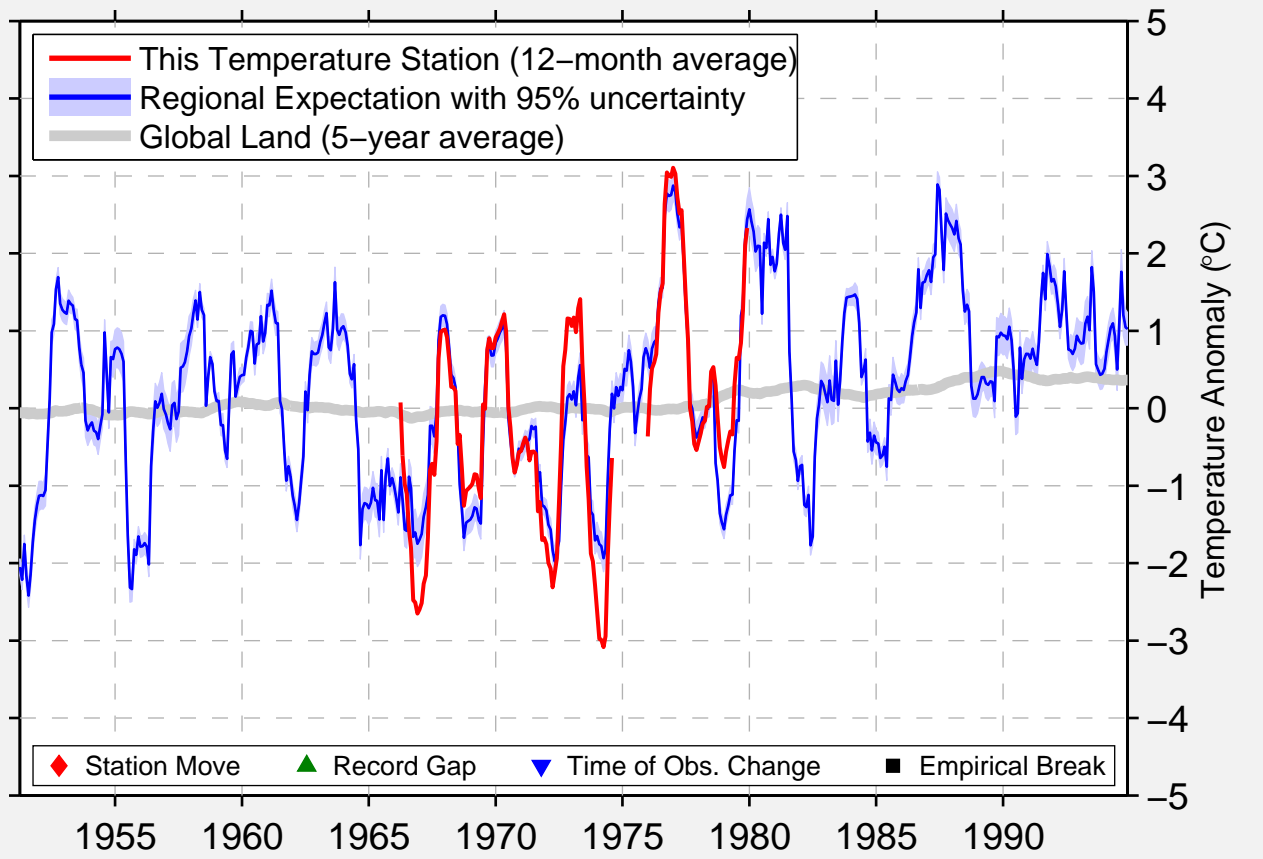

NOTIKEWIN EAST

57.020 N, 117.570 W (Canada)

Data Quality Controlled and Aligned at Breakpoints

Berkeley Earth