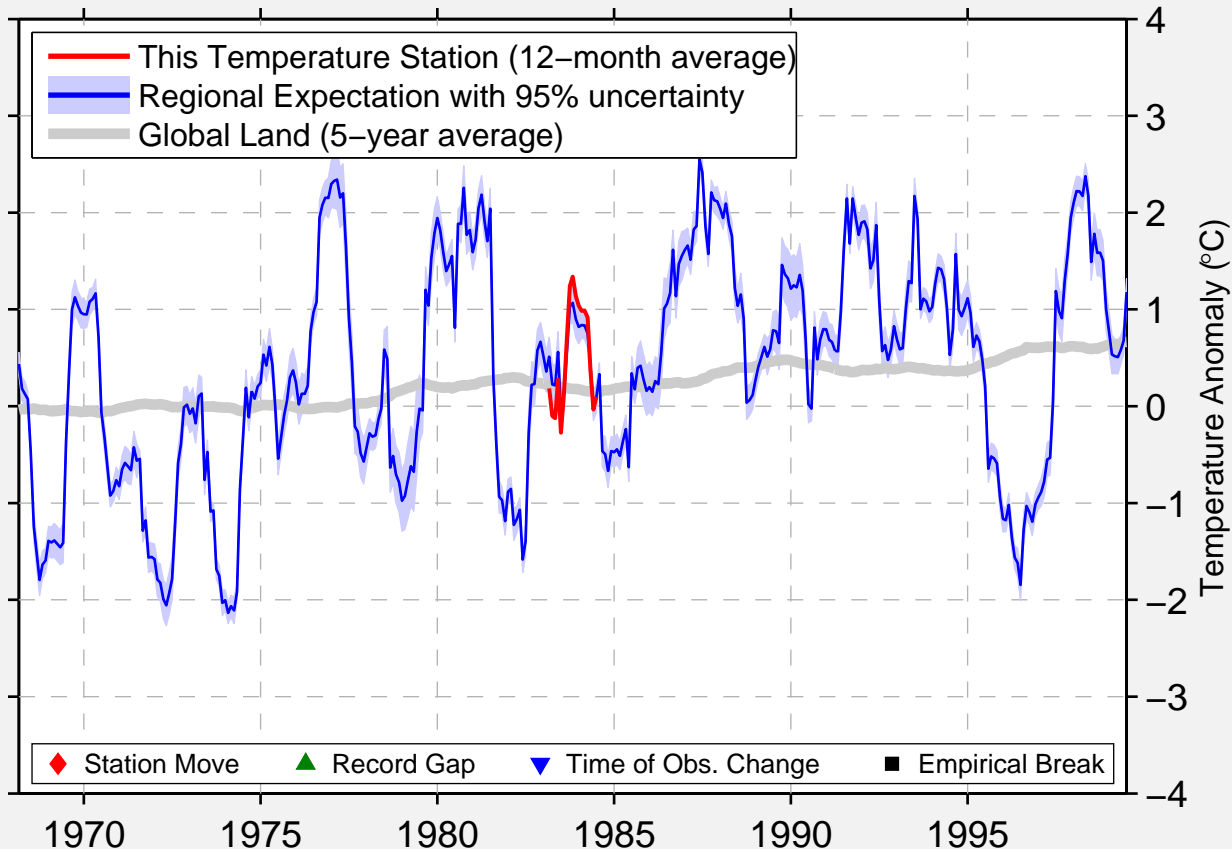

PRESPATOU

56.920 N, 121.030 W (Canada)

Data Quality Controlled and Aligned at Breakpoints

Berkeley Earth