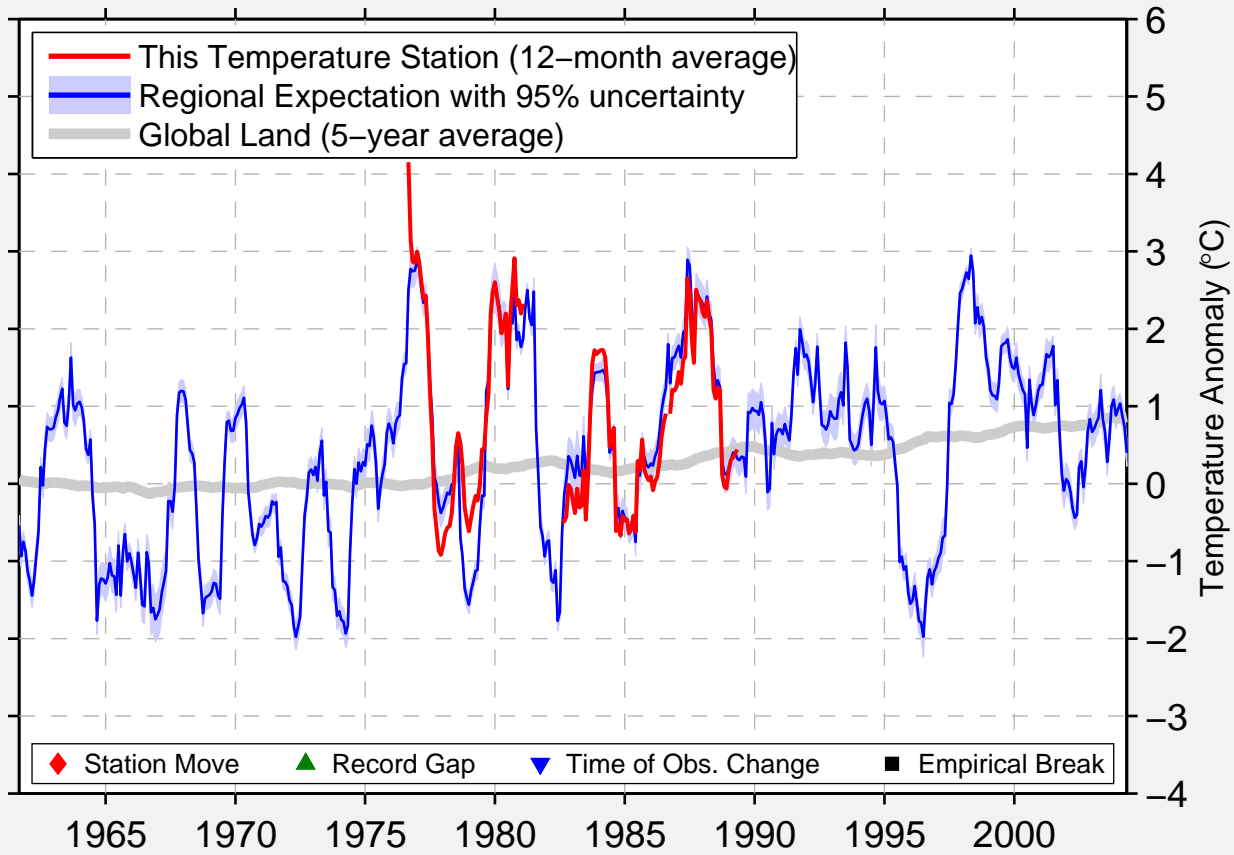

NORTH STAR

56.830 N, 117.570 W (Canada)

◆ Station Move ▲ Record Gap ▼ Time of Obs. Change ■ Empirical Break