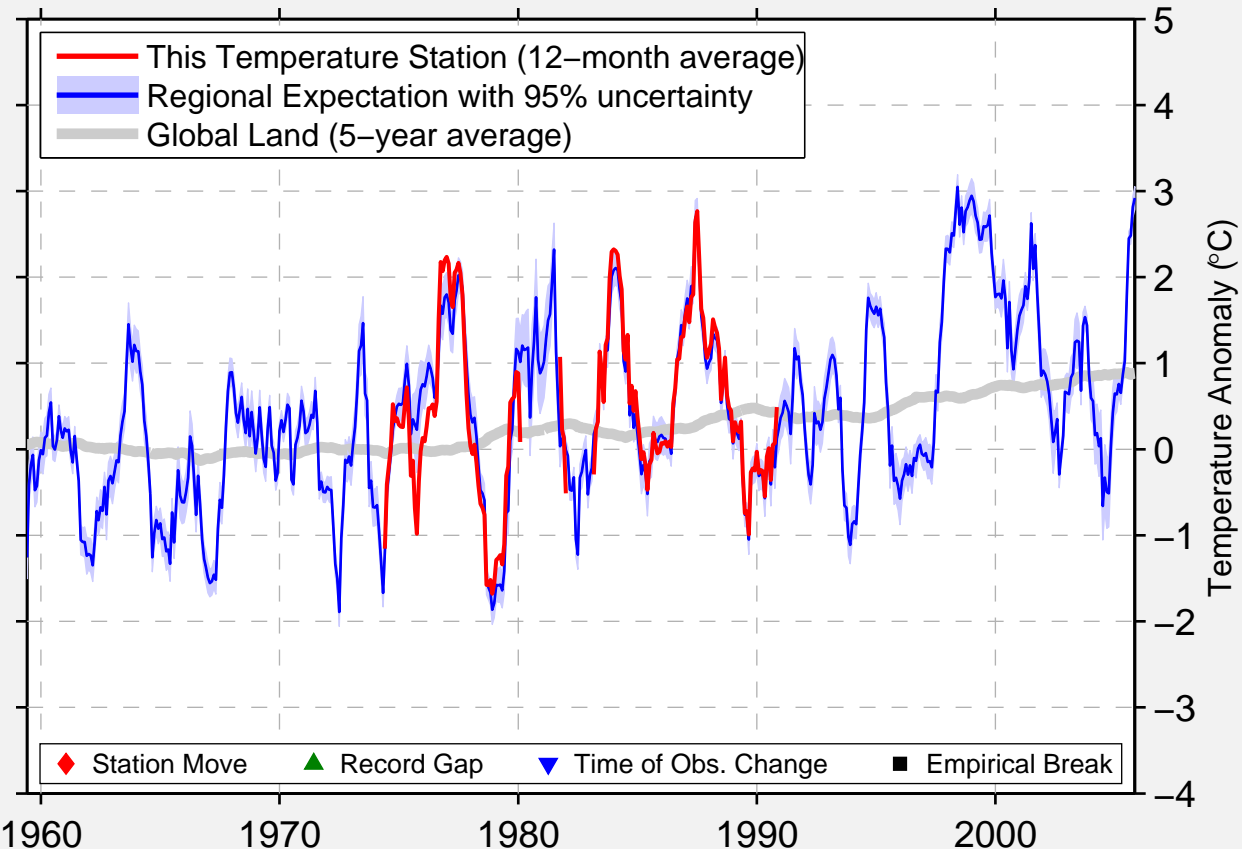

# RUTTAN LAKE, MA

56.480 N, 99.650 W (Canada)

Data Quality Controlled and Aligned at Breakpoints

Berkeley Earth