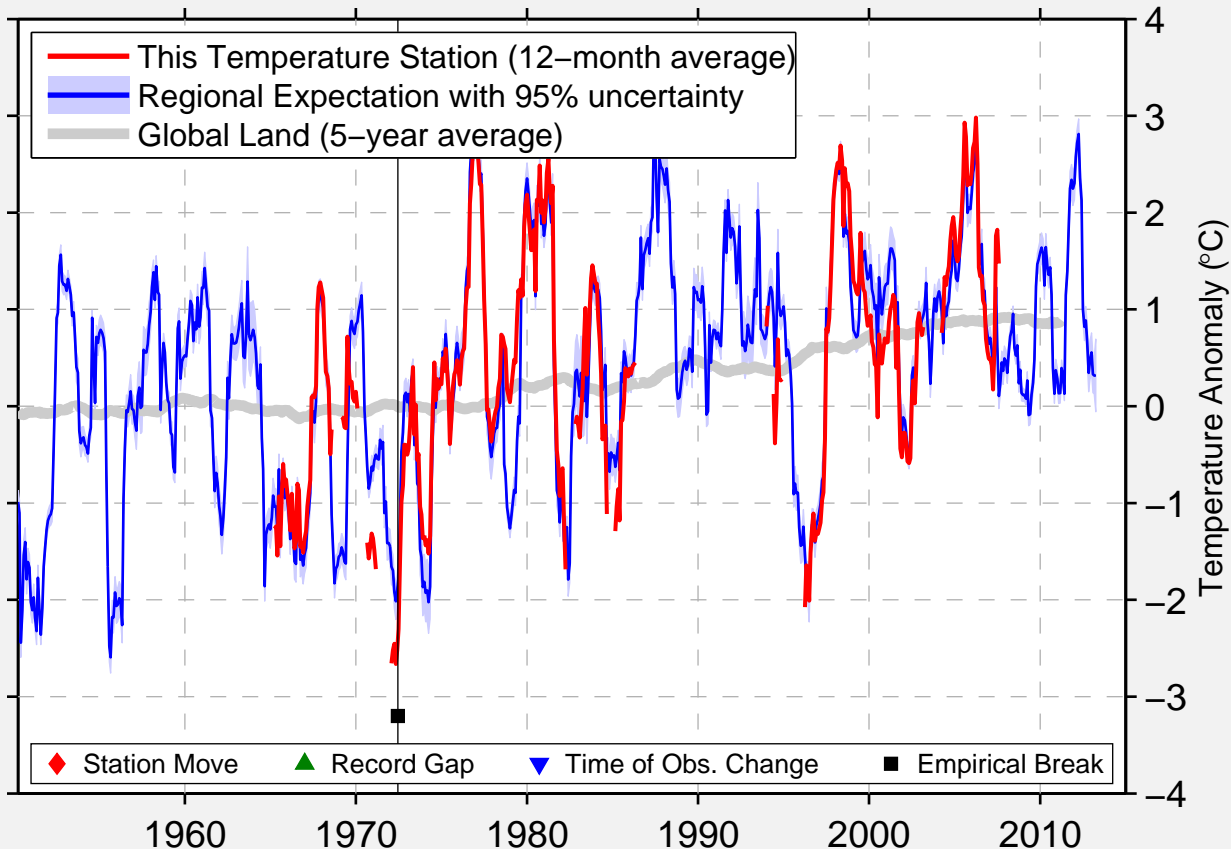

EUREKA RIVER

56.480 N, 118.730 W (Canada)

Data Quality Controlled and Aligned at Breakpoints

Berkeley Earth