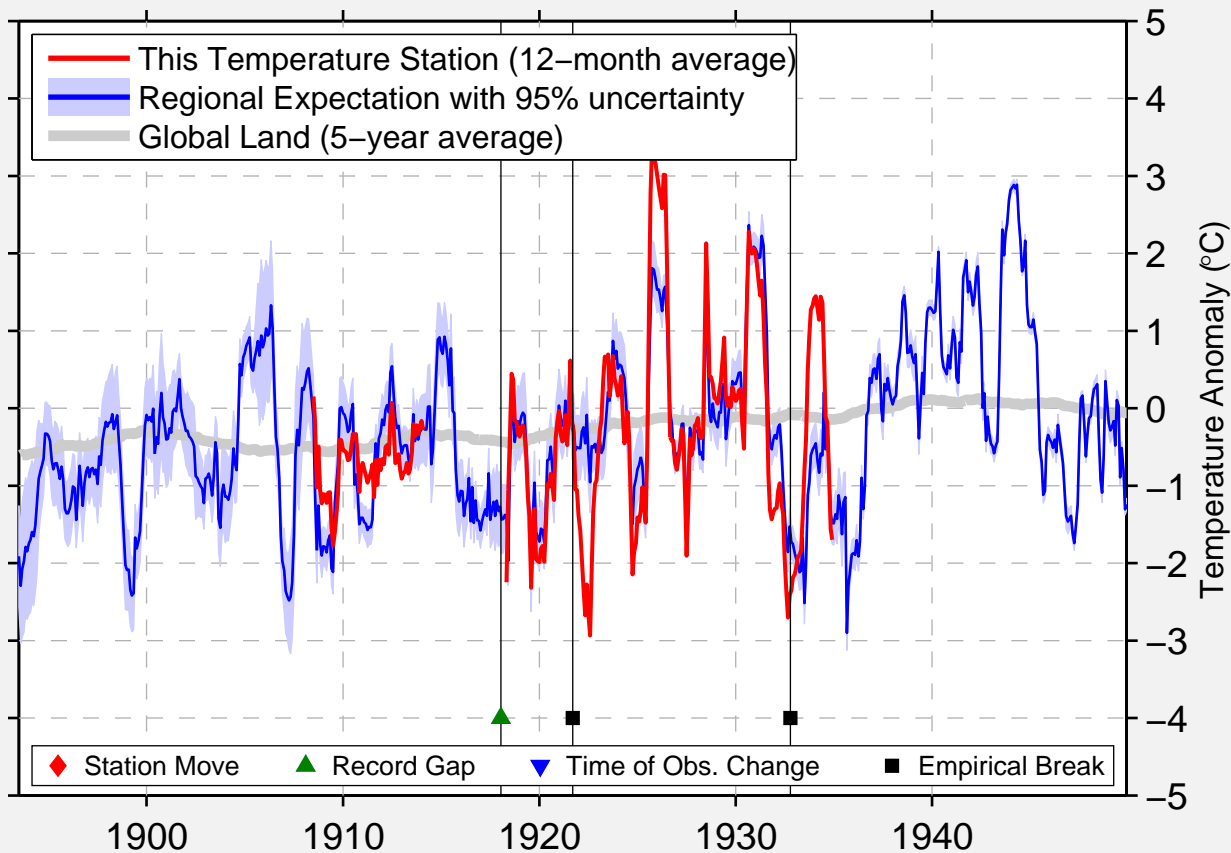

PEACE RIVER CROSSING, AL

56.250 N, 117.250 W (Canada)

Data Quality Controlled and Aligned at Breakpoints

Berkeley Earth