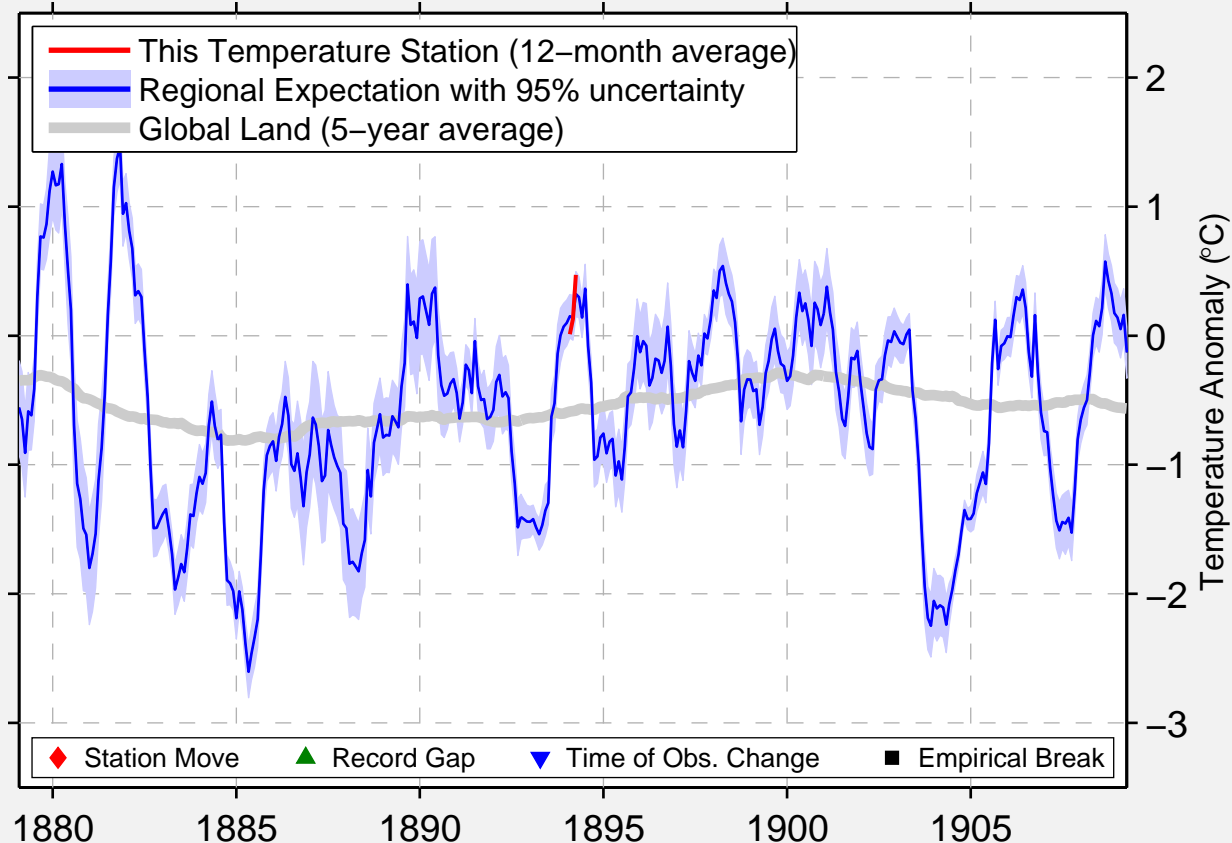

# BEMENT

42.650 N, 82.650 W (United States)

Data Quality Controlled and Aligned at Breakpoints

Berkeley Earth