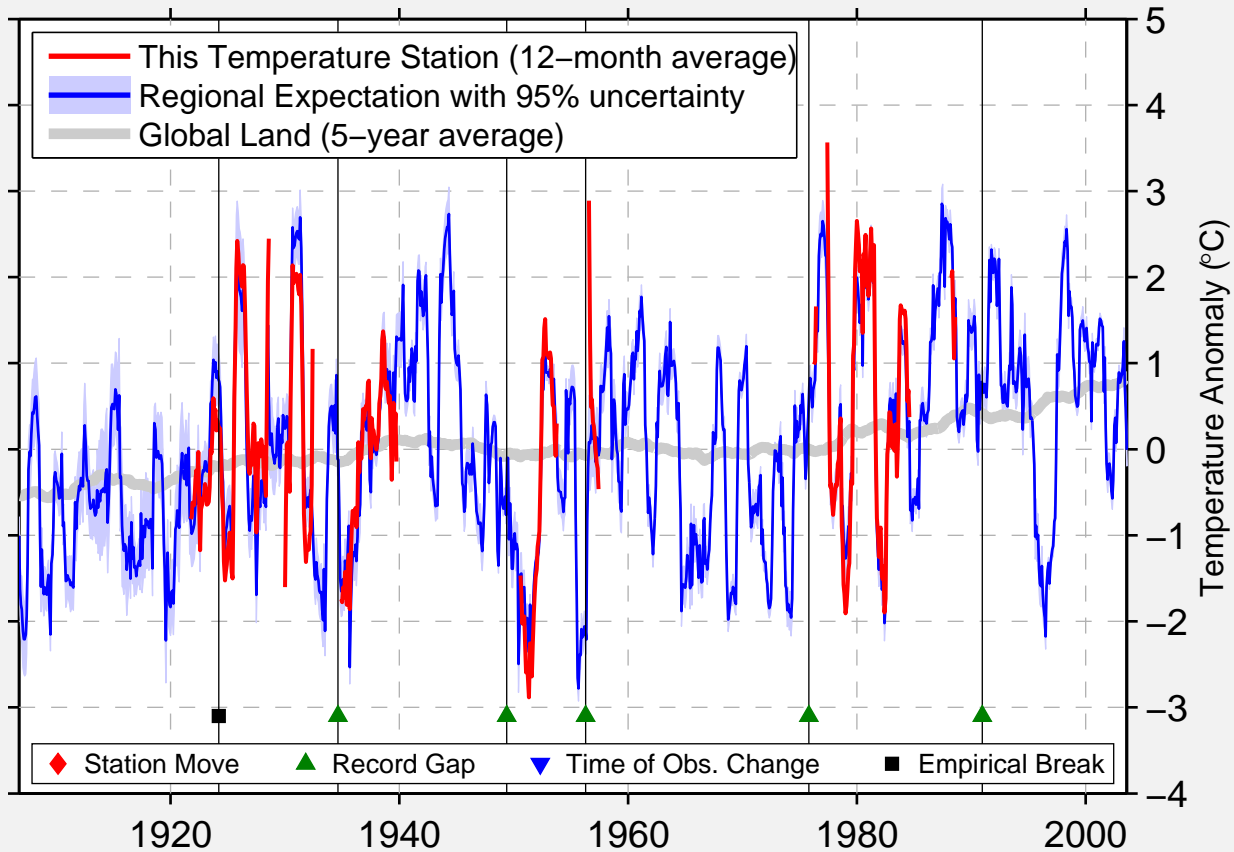

BERWYN CDA

56.150 N, 117.715 W (Canada)

Data Quality Controlled and Aligned at Breakpoints

Berkeley Earth