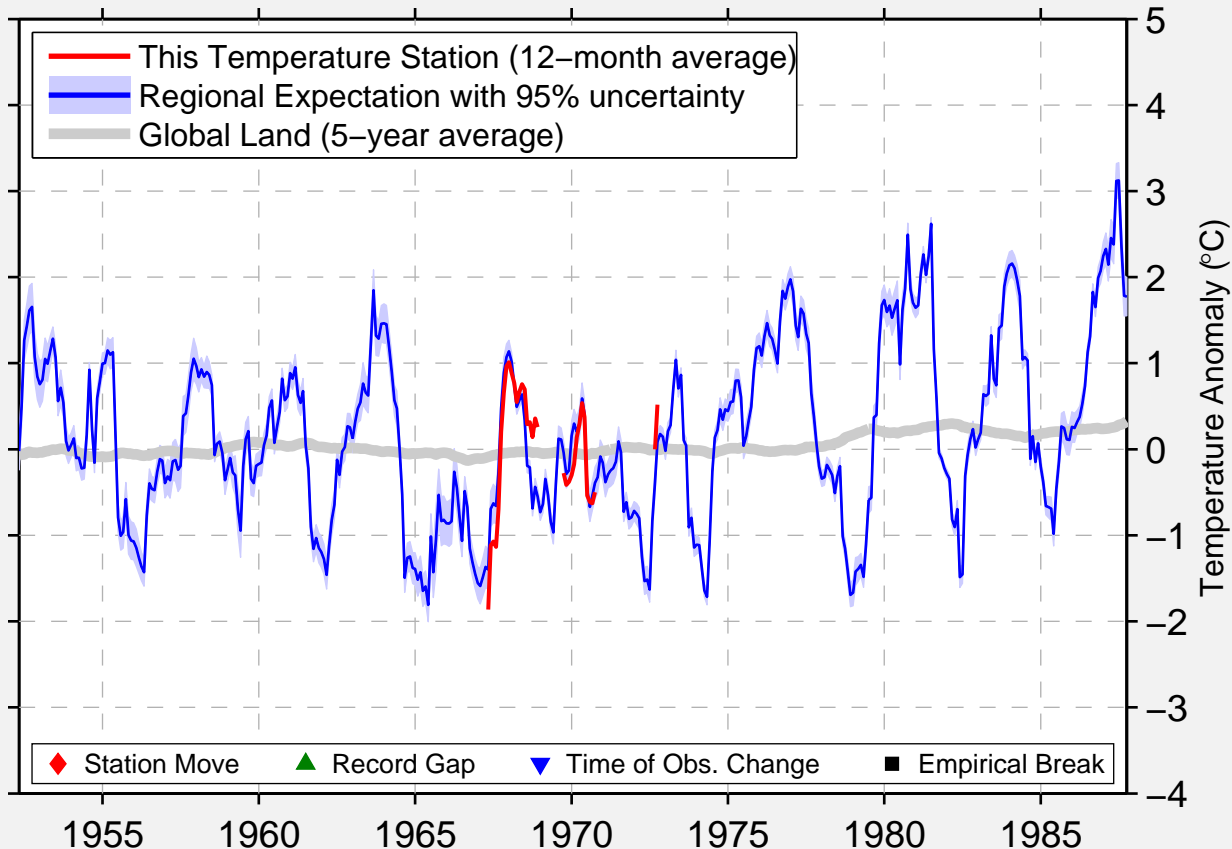

# BRABANT LAKE

56.120 N, 103.750 W (Canada)

Data Quality Controlled and Aligned at Breakpoints

Berkeley Earth