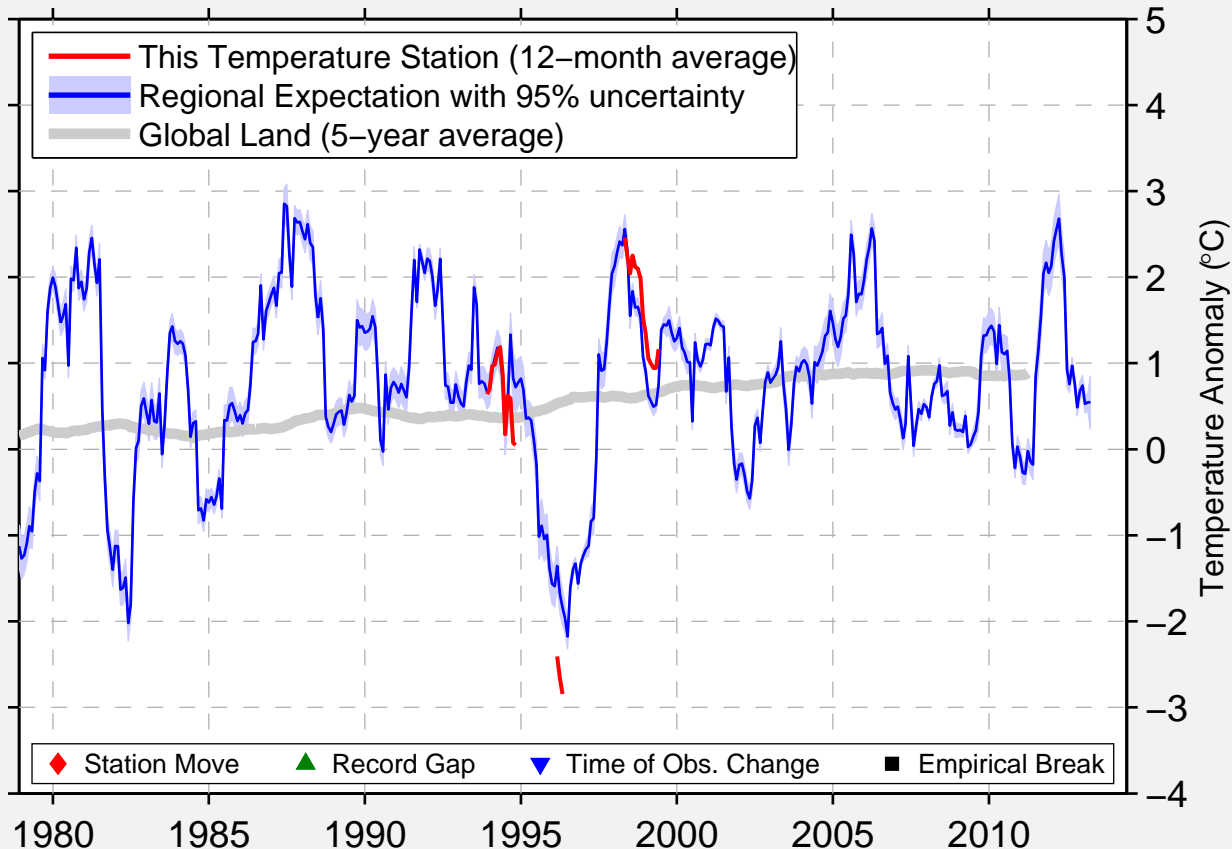

# FAIRVIEW THREE FOX FARM

56.080 N, 118.530 W (Canada)

Data Quality Controlled and Aligned at Breakpoints

Berkeley Earth