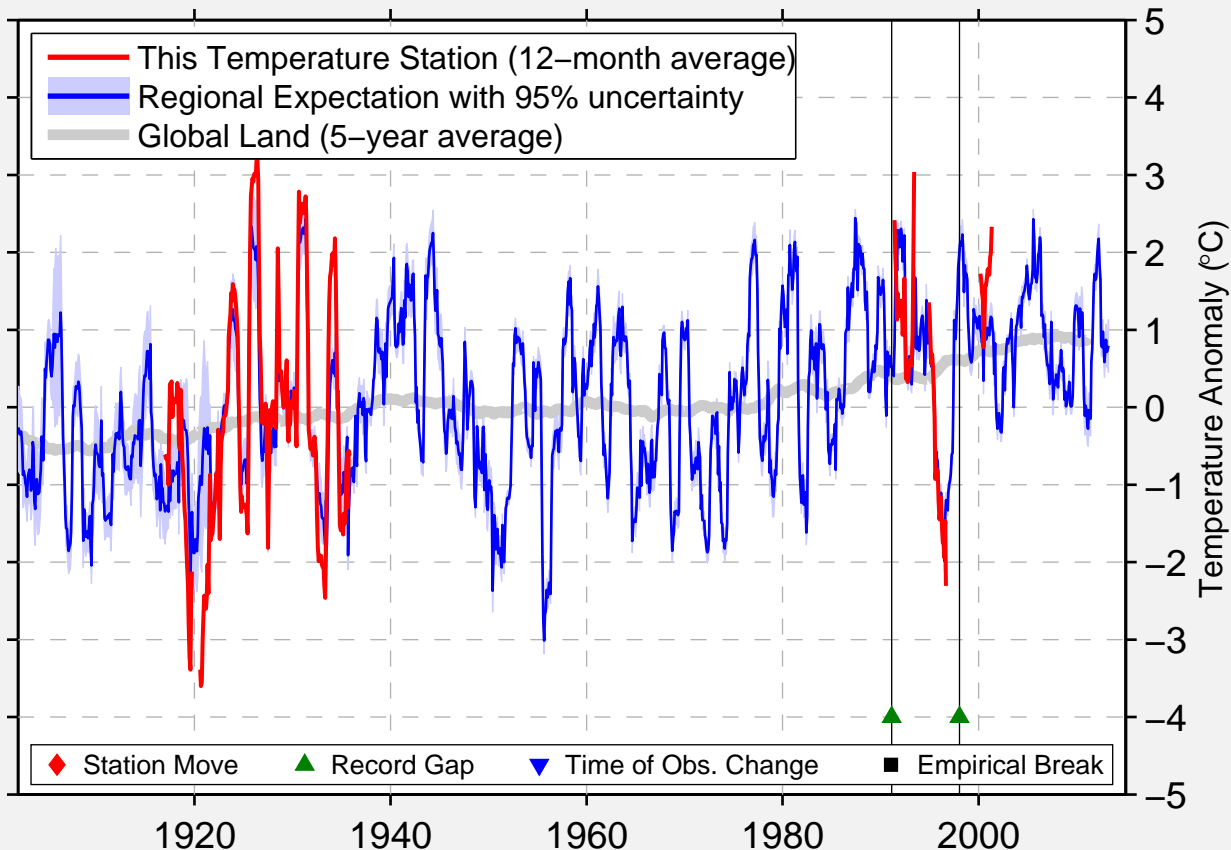

HUDSON HOPE, BC

56.030 N, 121.900 W (Canada)

Data Quality Controlled and Aligned at Breakpoints

Berkeley Earth