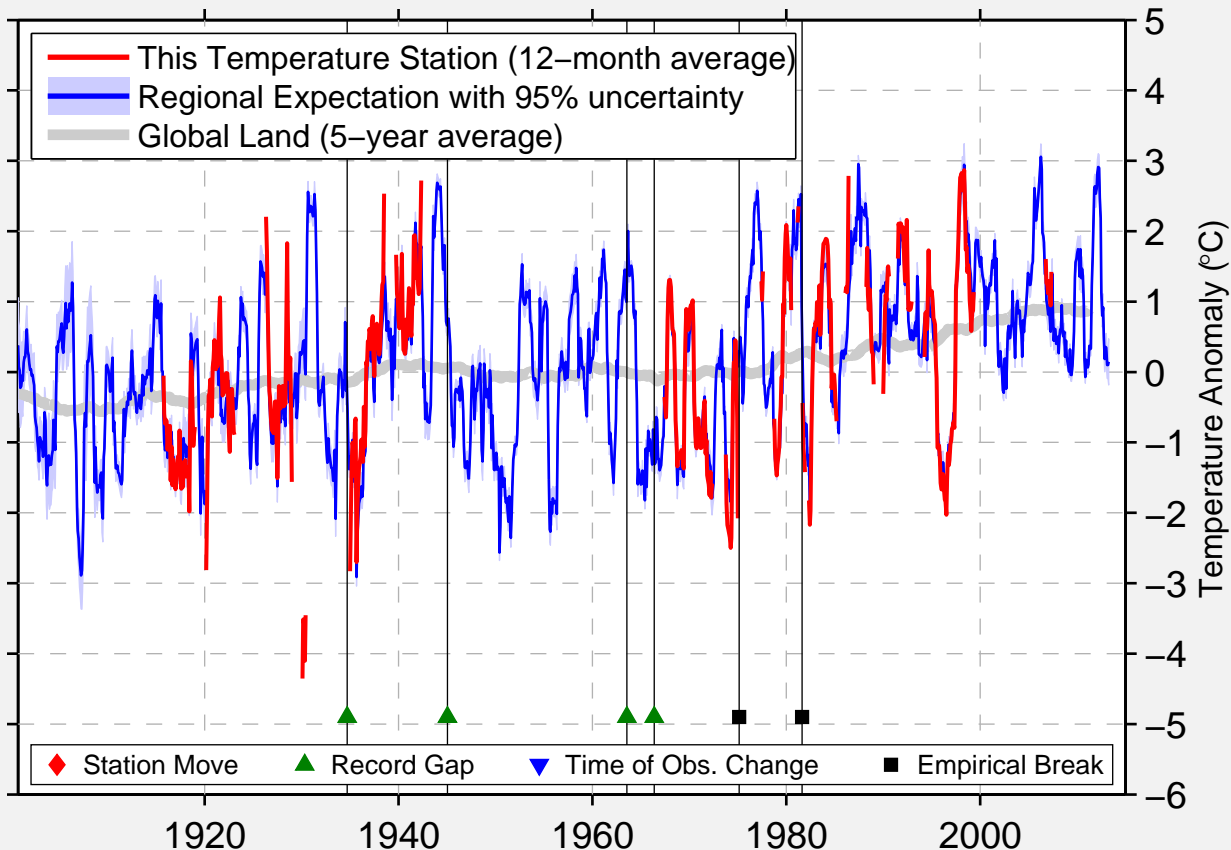

WABASCA RS

56.000 N, 113.830 W (Canada)

Data Quality Controlled and Aligned at Breakpoints

Berkeley Earth