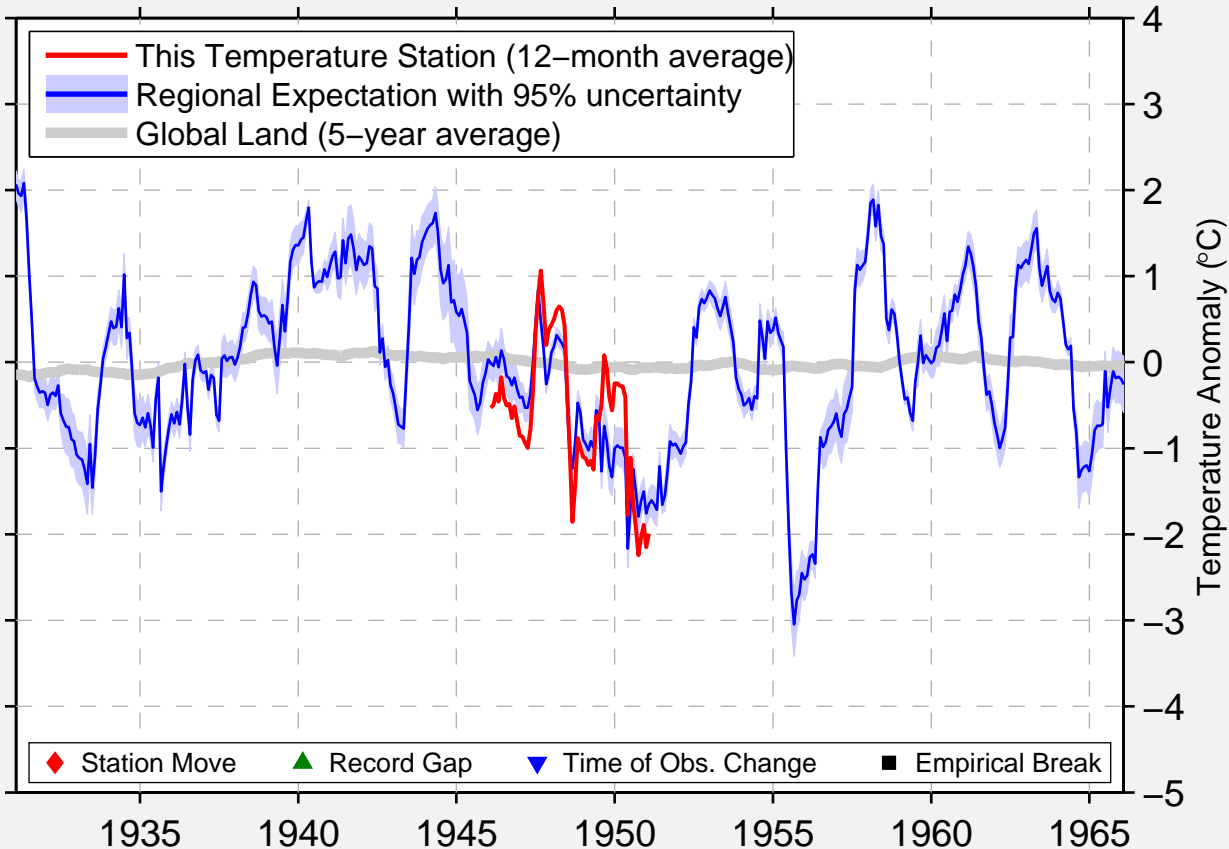

FINLAY FORKS

56.000 N, 123.900 W (Canada)

Data Quality Controlled and Aligned at Breakpoints

Berkeley Earth