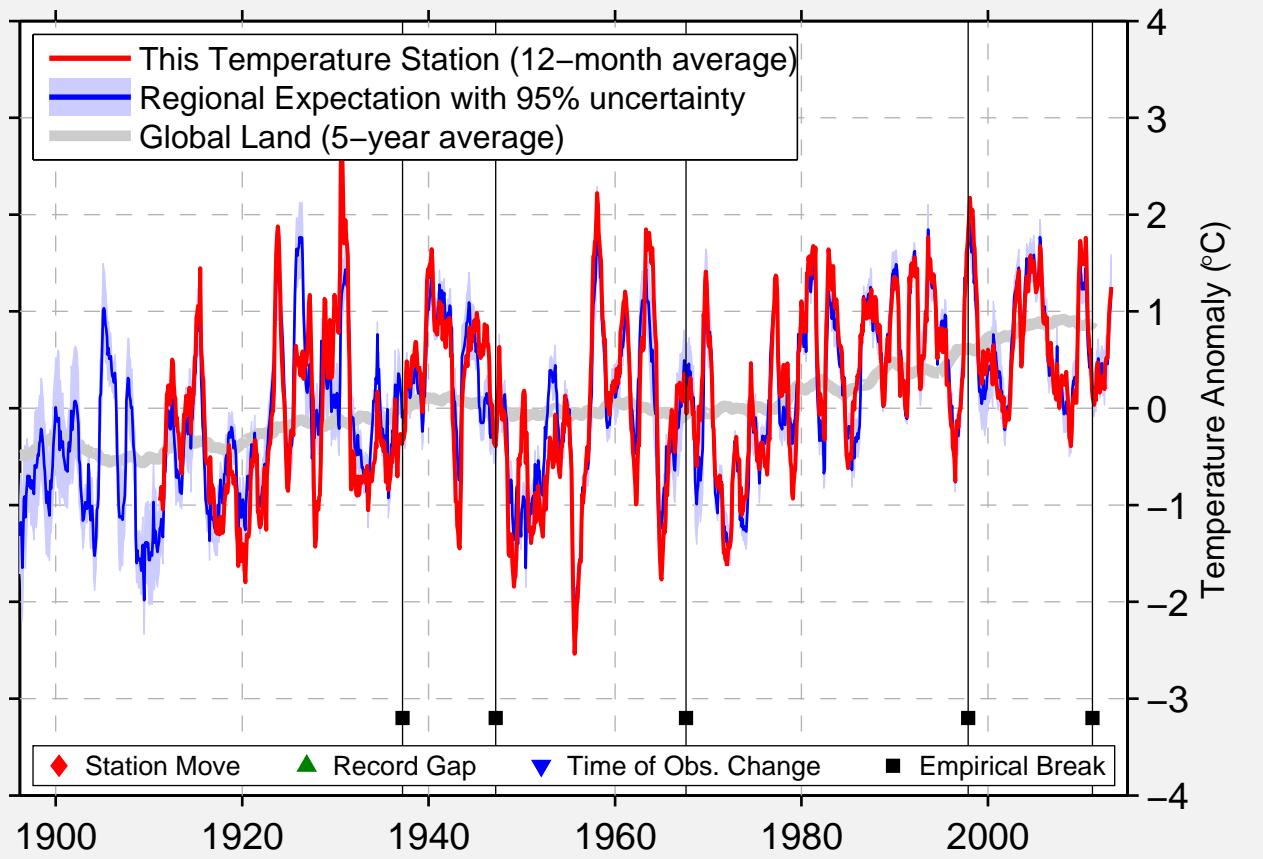

STEWART AIRPORT

55.933 N, 129.983 W (Canada)

Data Quality Controlled and Aligned at Breakpoints

Berkeley Earth