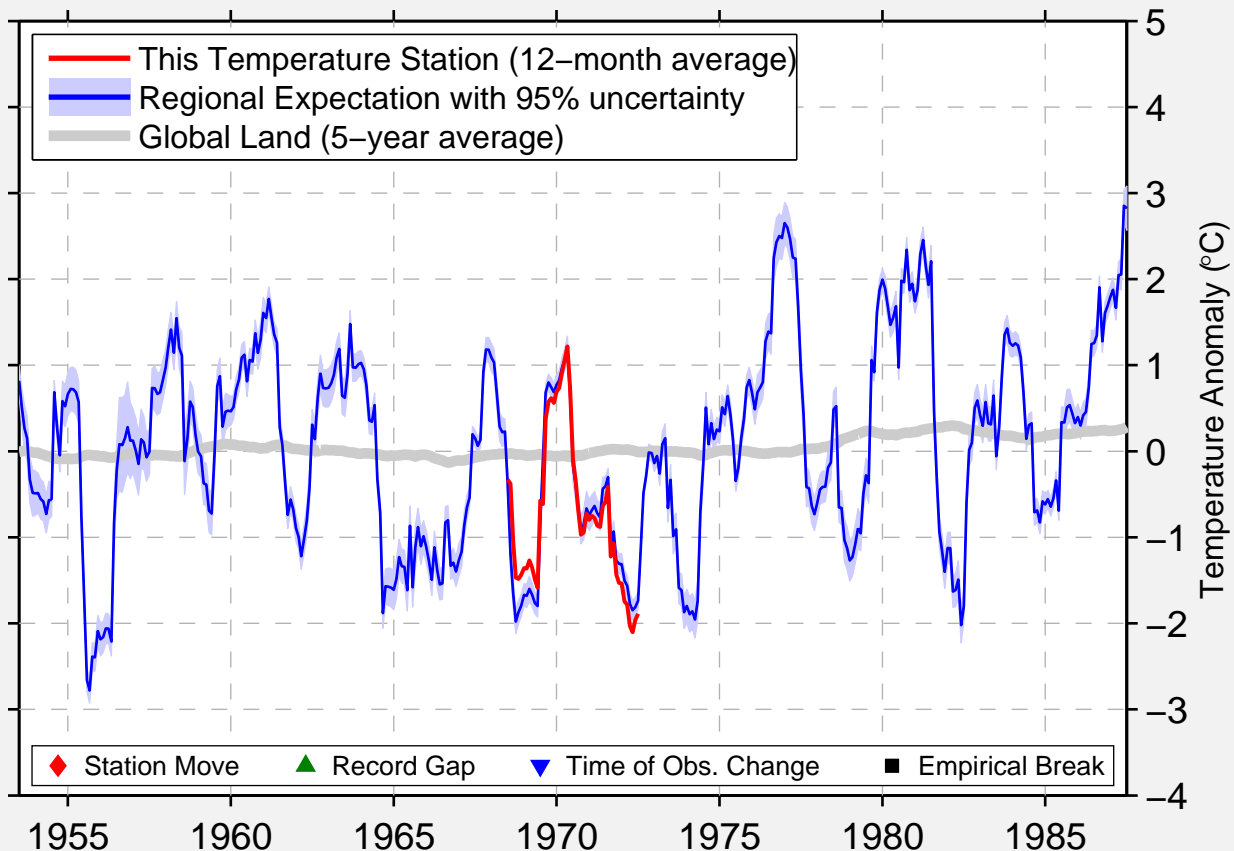

# BLUEBERRY MTN CDA EPF

55.930 N, 119.130 W (Canada)

◆ Station Move    ▲ Record Gap    ▼ Time of Obs. Change    ■ Empirical Break

Data Quality Controlled and Aligned at Breakpoints

Berkeley Earth