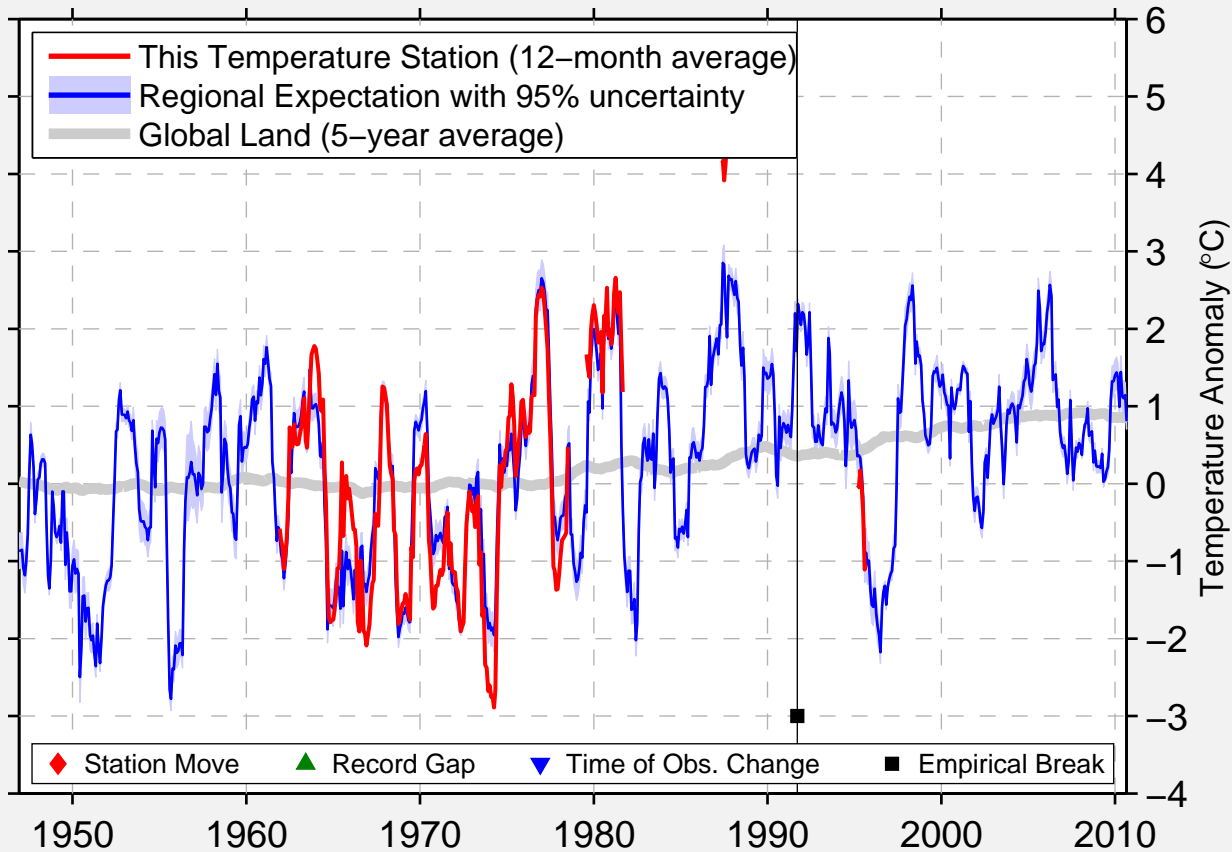

WANHAM CDA

55.780 N, 118.380 W (Canada)

Data Quality Controlled and Aligned at Breakpoints

Berkeley Earth