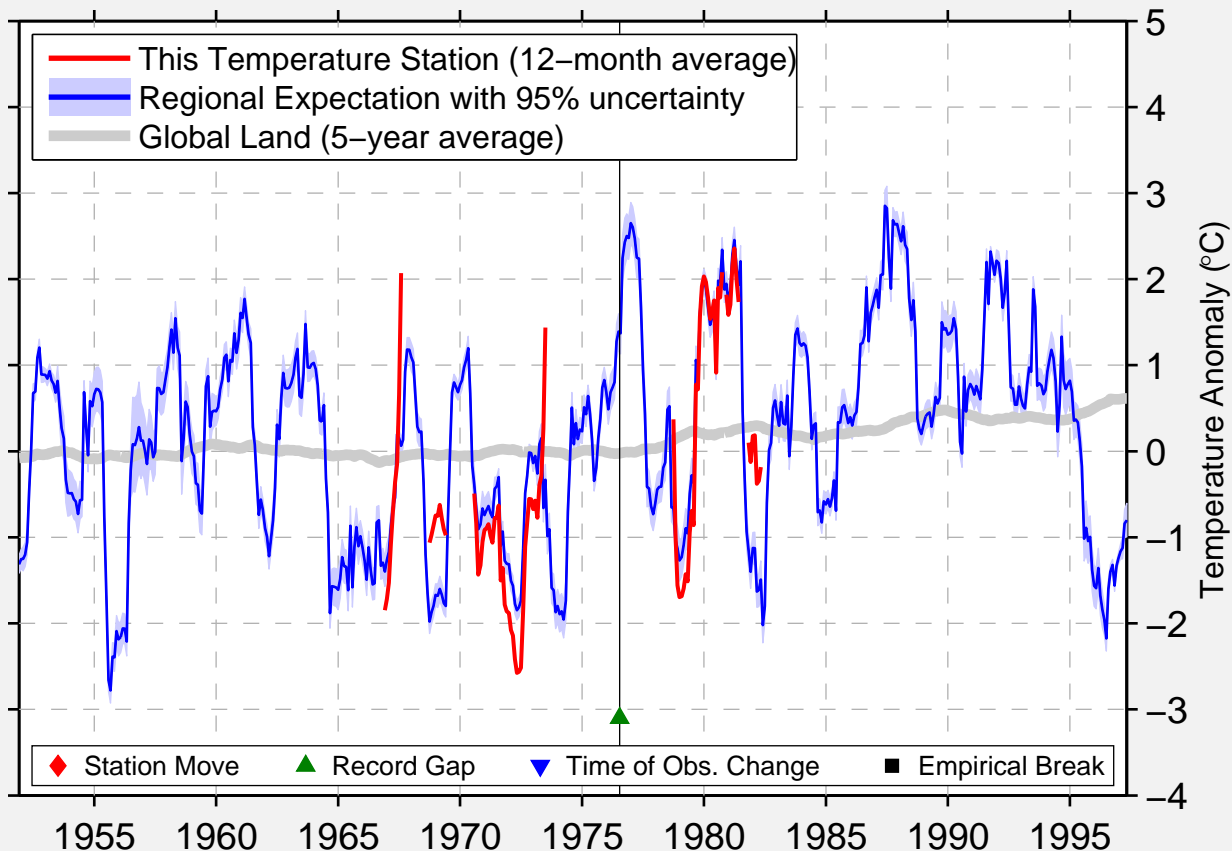

# SPIRIT RIVER RS

55.780 N, 118.830 W (Canada)

Data Quality Controlled and Aligned at Breakpoints

Berkeley Earth