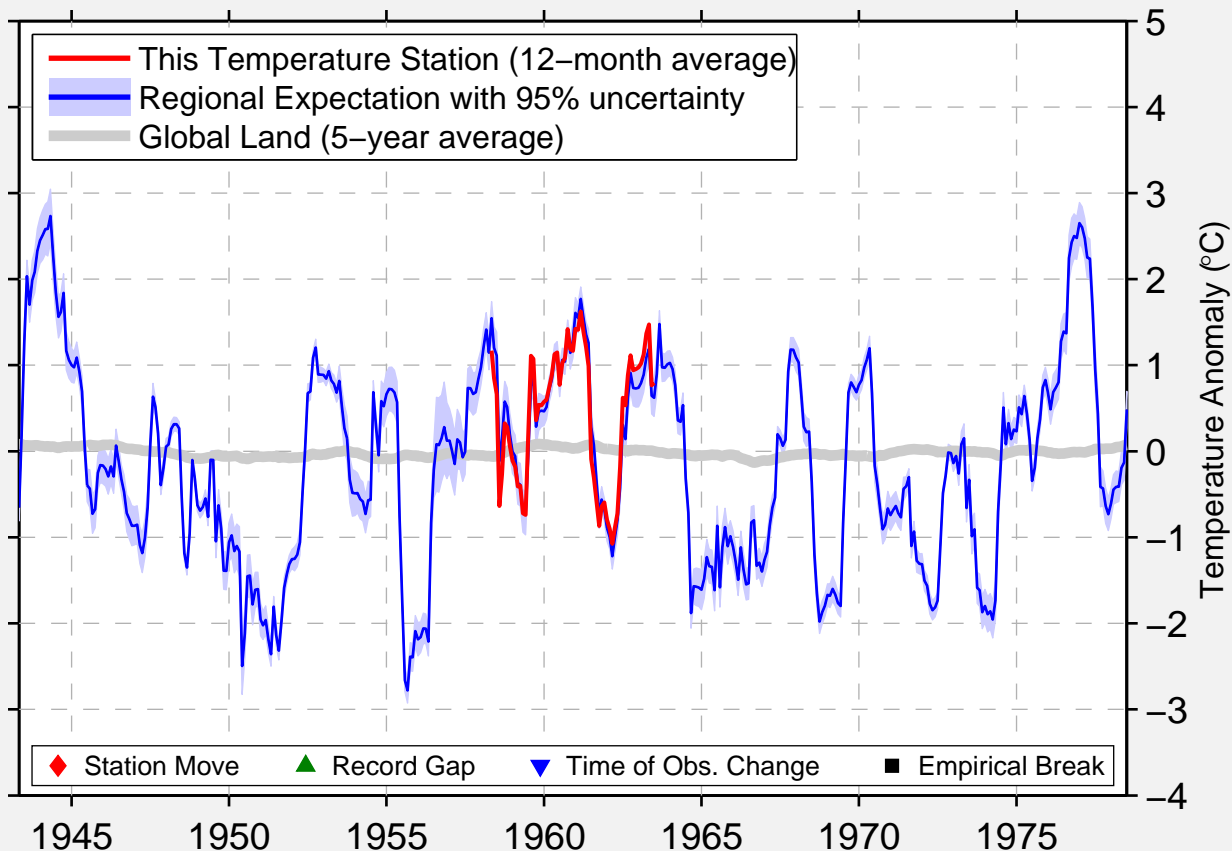

# DAWSON CREEK RADIO BCN

55.780 N, 120.200 W (Canada)

Data Quality Controlled and Aligned at Breakpoints

Berkeley Earth