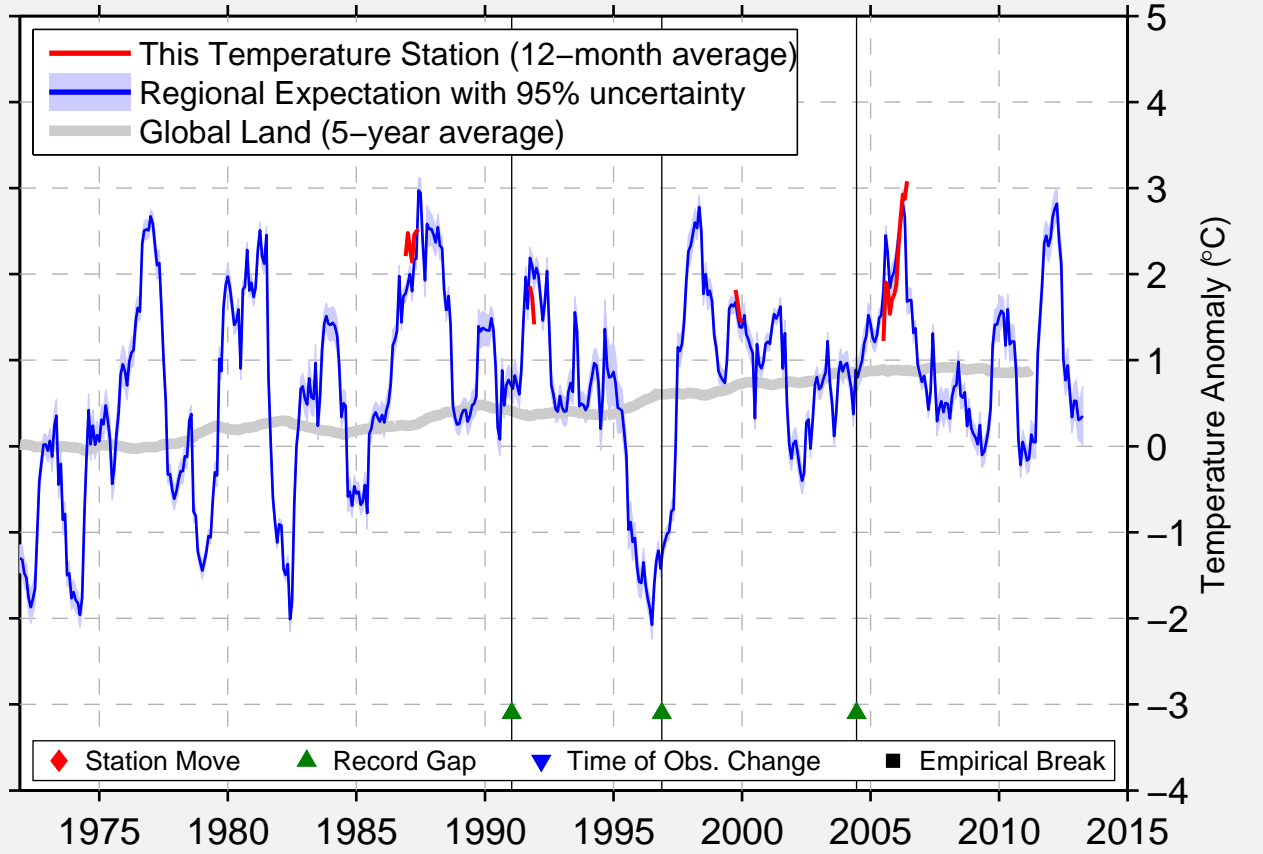

DONNELLY

55.730 N, 117.100 W (Canada)

Data Quality Controlled and Aligned at Breakpoints

Berkeley Earth