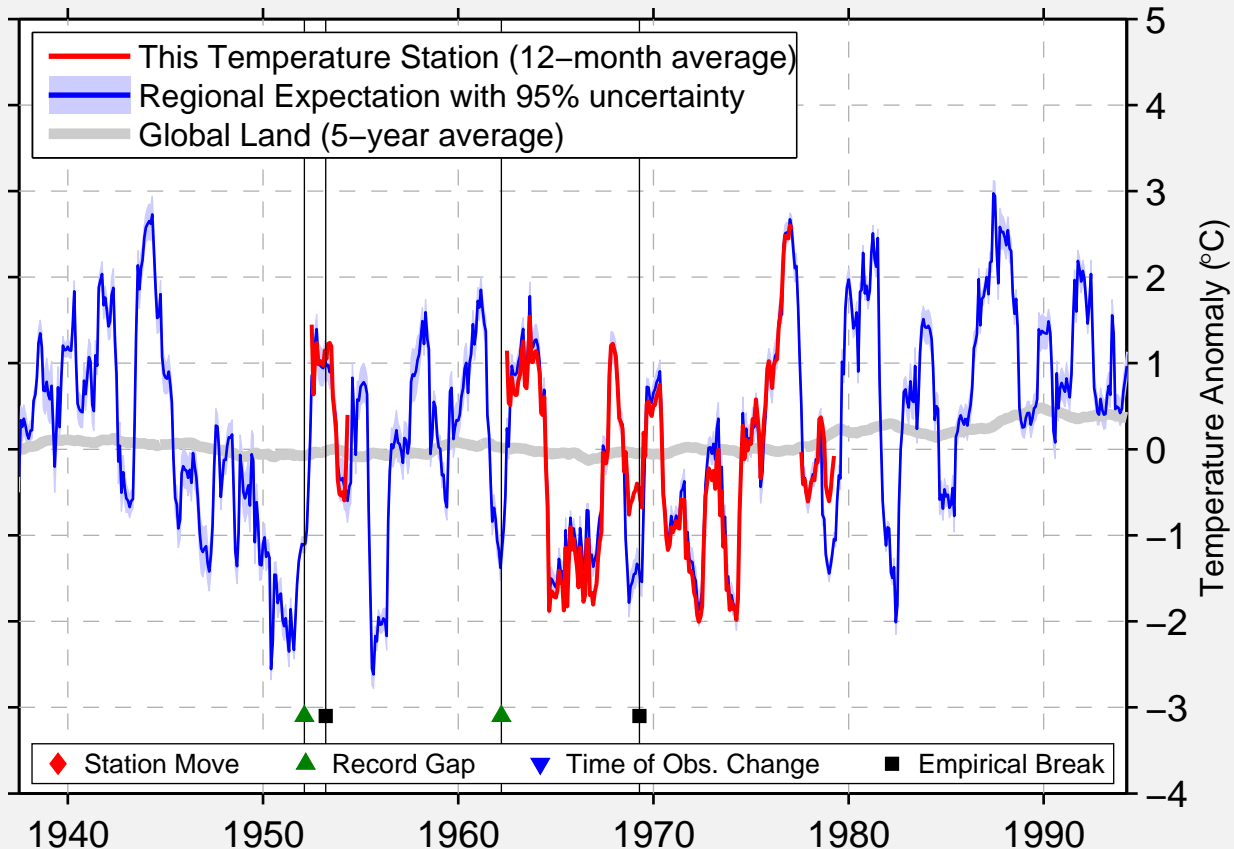

# FALHER,AL

55.730 N, 117.200 W (Canada)

Data Quality Controlled and Aligned at Breakpoints

Berkeley Earth