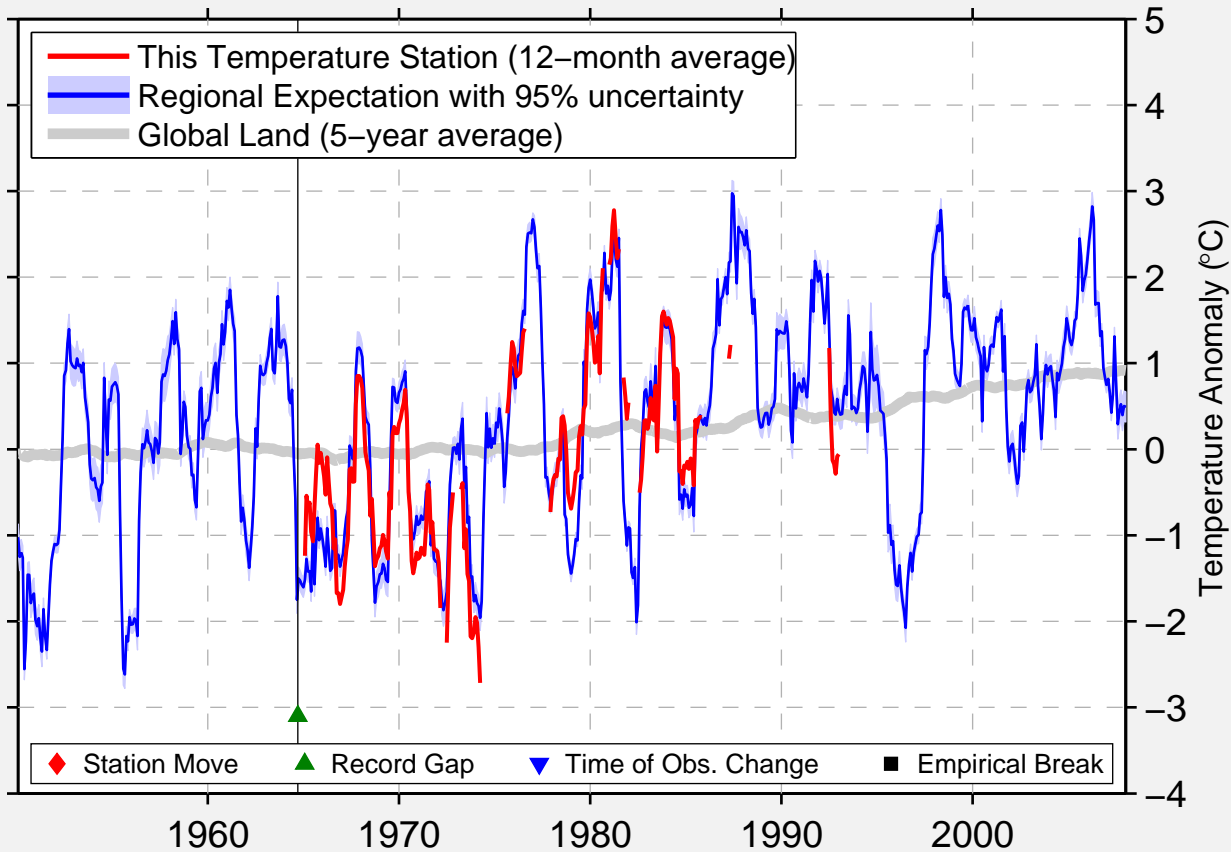

WATINO

55.720 N, 117.625 W (Canada)

Data Quality Controlled and Aligned at Breakpoints

Berkeley Earth