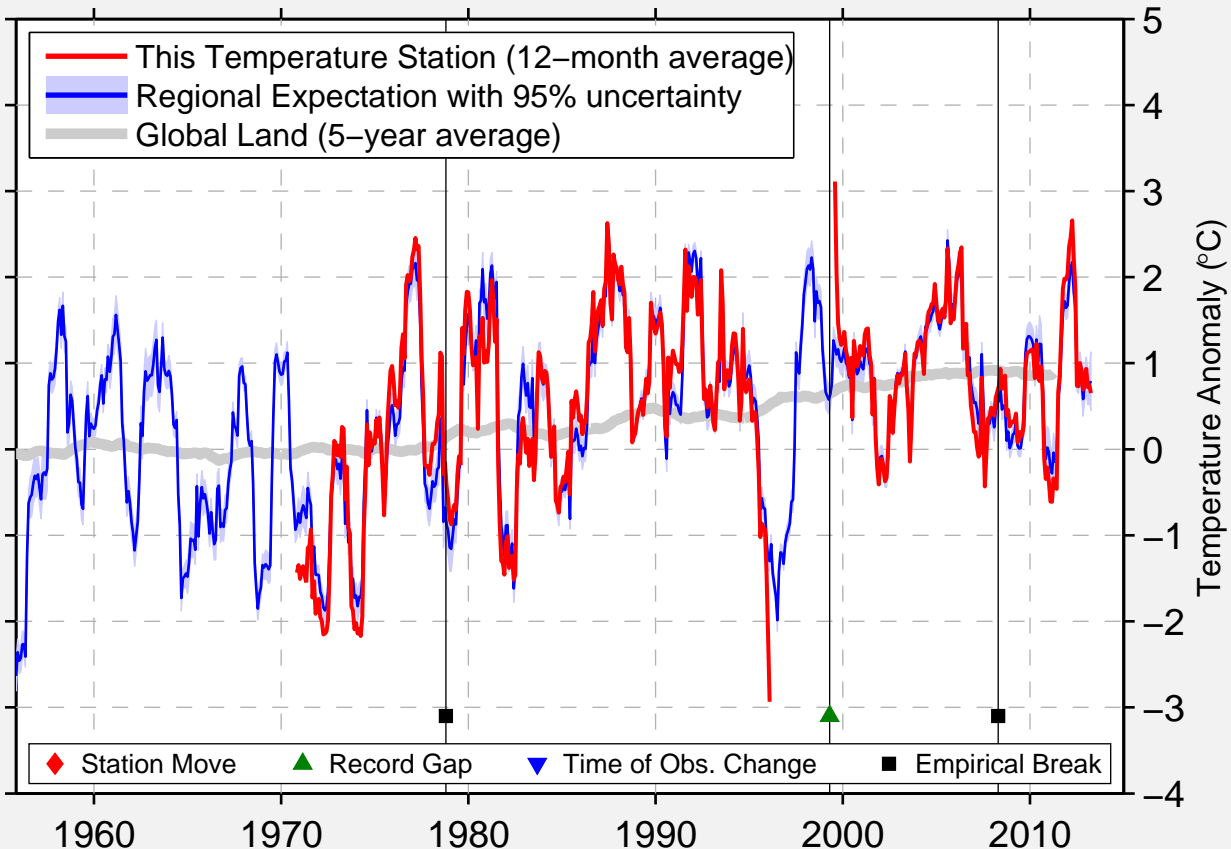

CHETWYND AIRPORT

55.694 N, 121.624 W (Canada)

Data Quality Controlled and Aligned at Breakpoints

Berkeley Earth