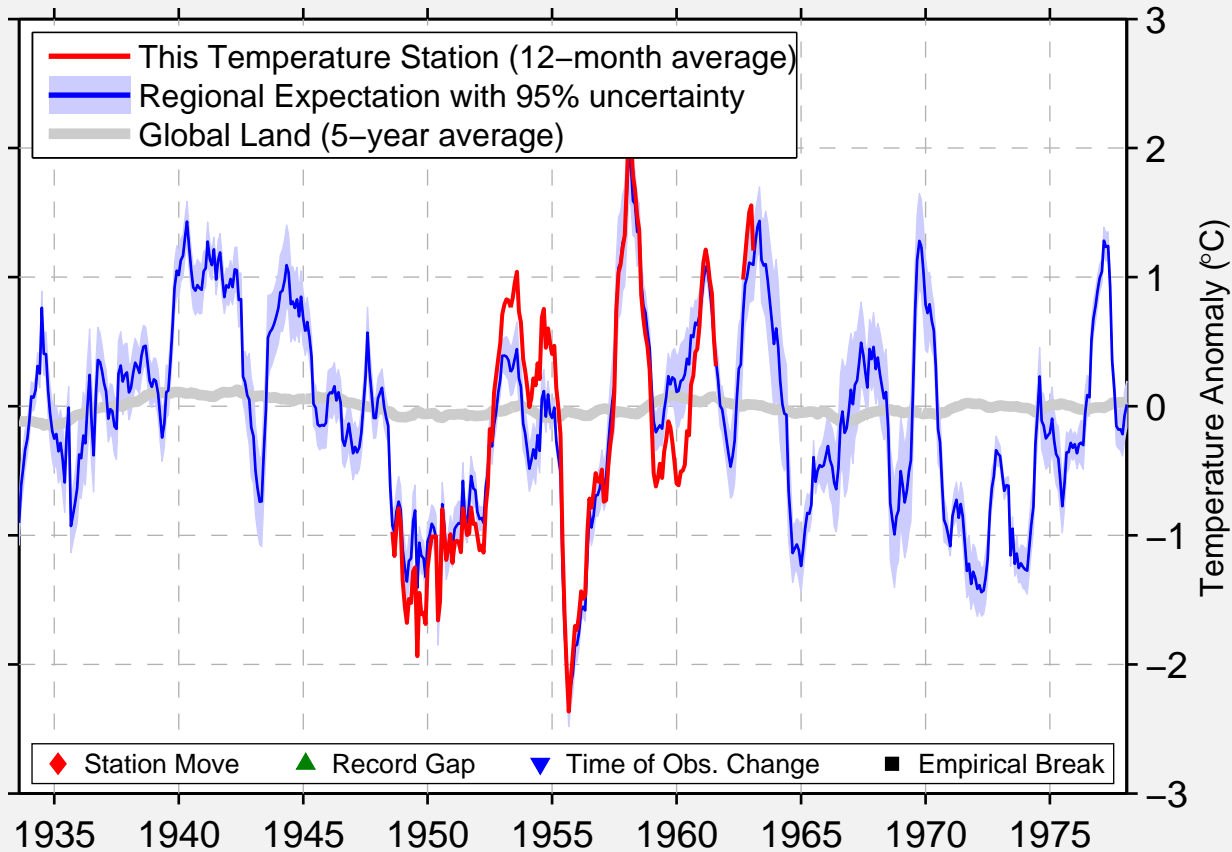

# ALICE ARM

55.680 N, 129.500 W (Canada)

◆ Station Move    ▲ Record Gap    ▼ Time of Obs. Change    ■ Empirical Break