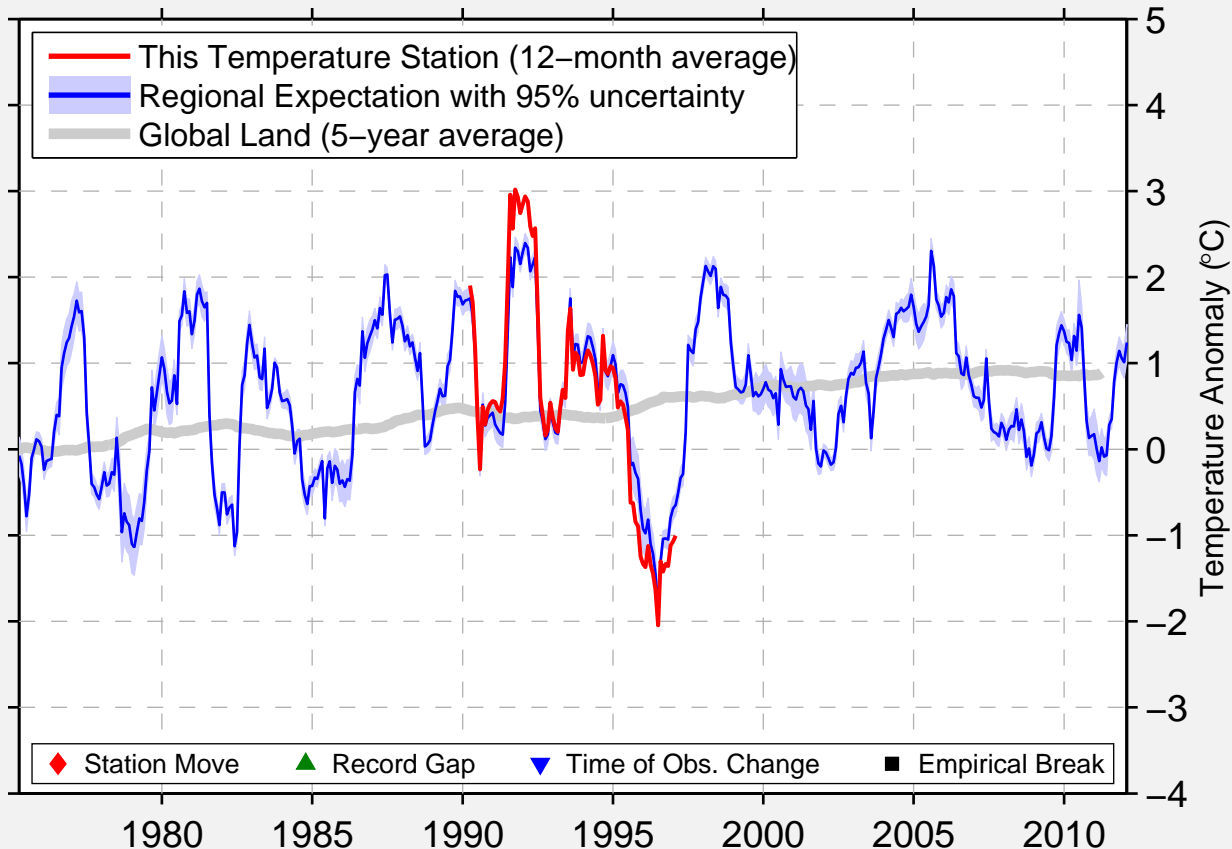

BLACKWATER CREEK

55.530 N, 123.650 W (Canada)

Data Quality Controlled and Aligned at Breakpoints

Berkeley Earth