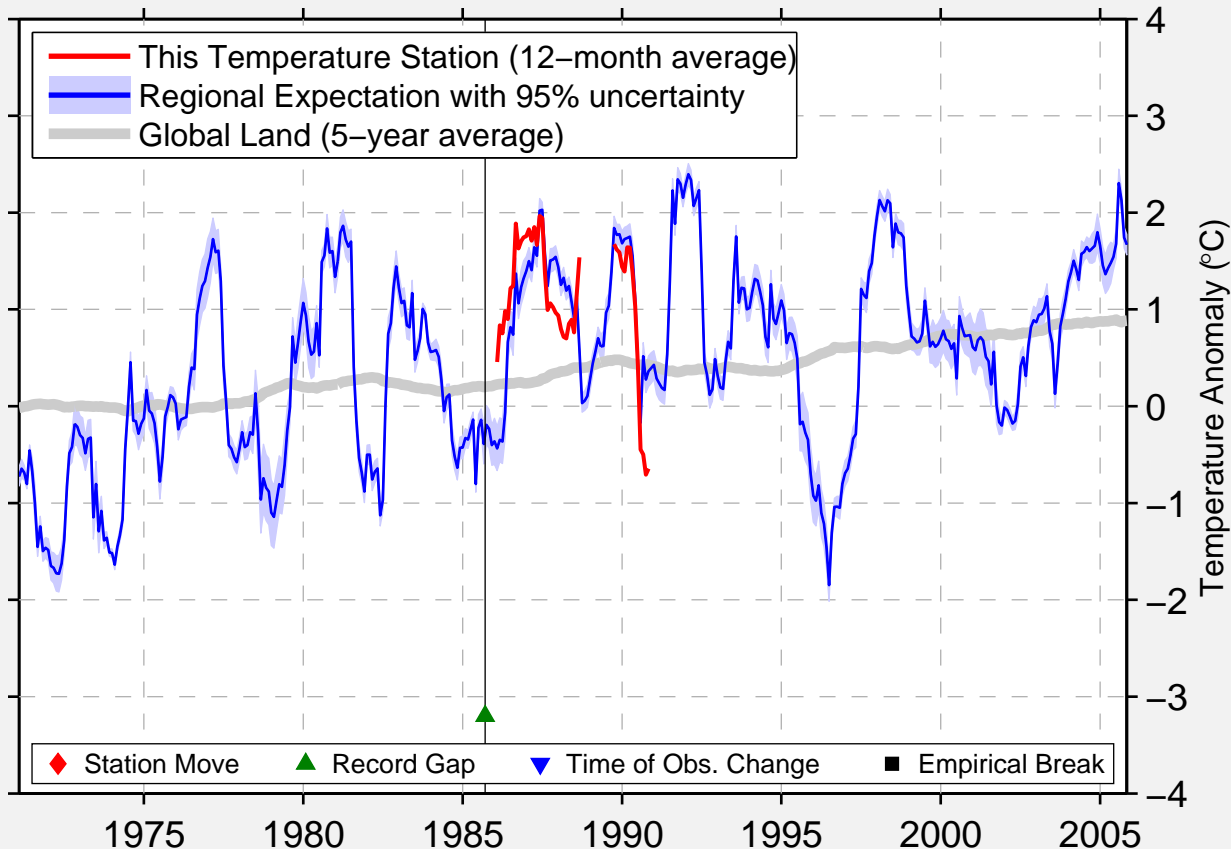

TAKLA LANDING BRITISH COLUMBI

55.466 N, 125.949 W (Canada)

Data Quality Controlled and Aligned at Breakpoints

Berkeley Earth