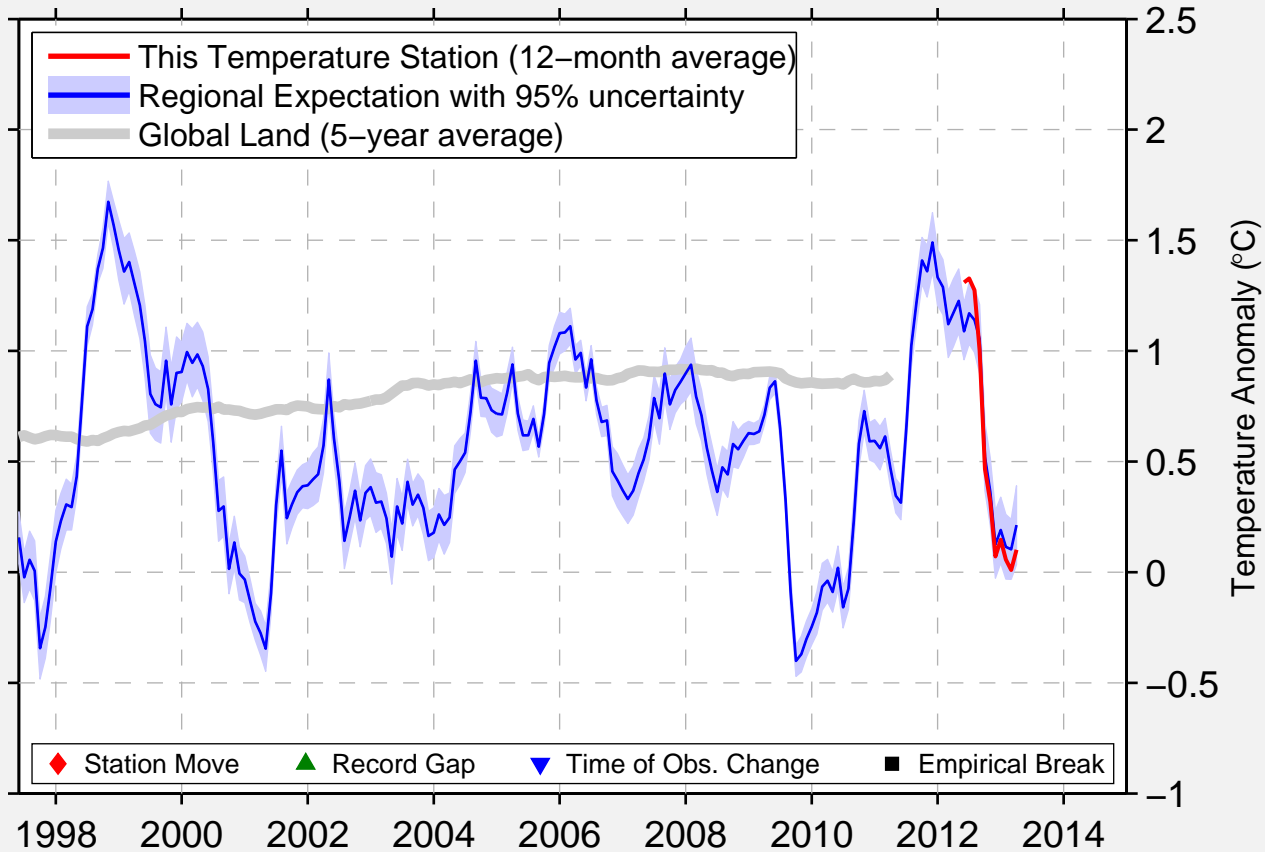

BON SECOUR

30.329 N, 87.829 W (United States)

Data Quality Controlled and Aligned at Breakpoints

Berkeley Earth