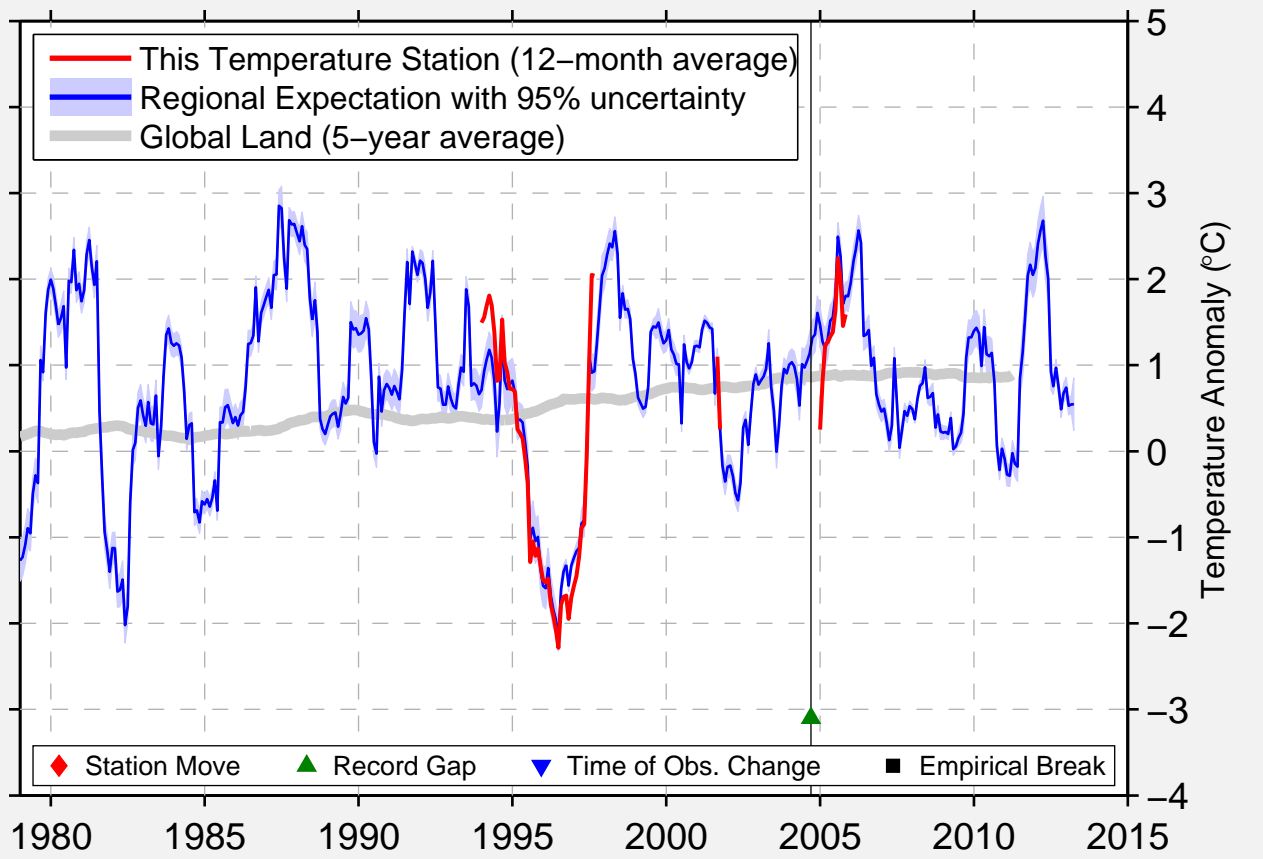

SEXSMITH WIEBE

55.430 N, 118.670 W (Canada)

◆ Station Move ▲ Record Gap ▼ Time of Obs. Change ■ Empirical Break

Data Quality Controlled and Aligned at Breakpoints

Berkeley Earth