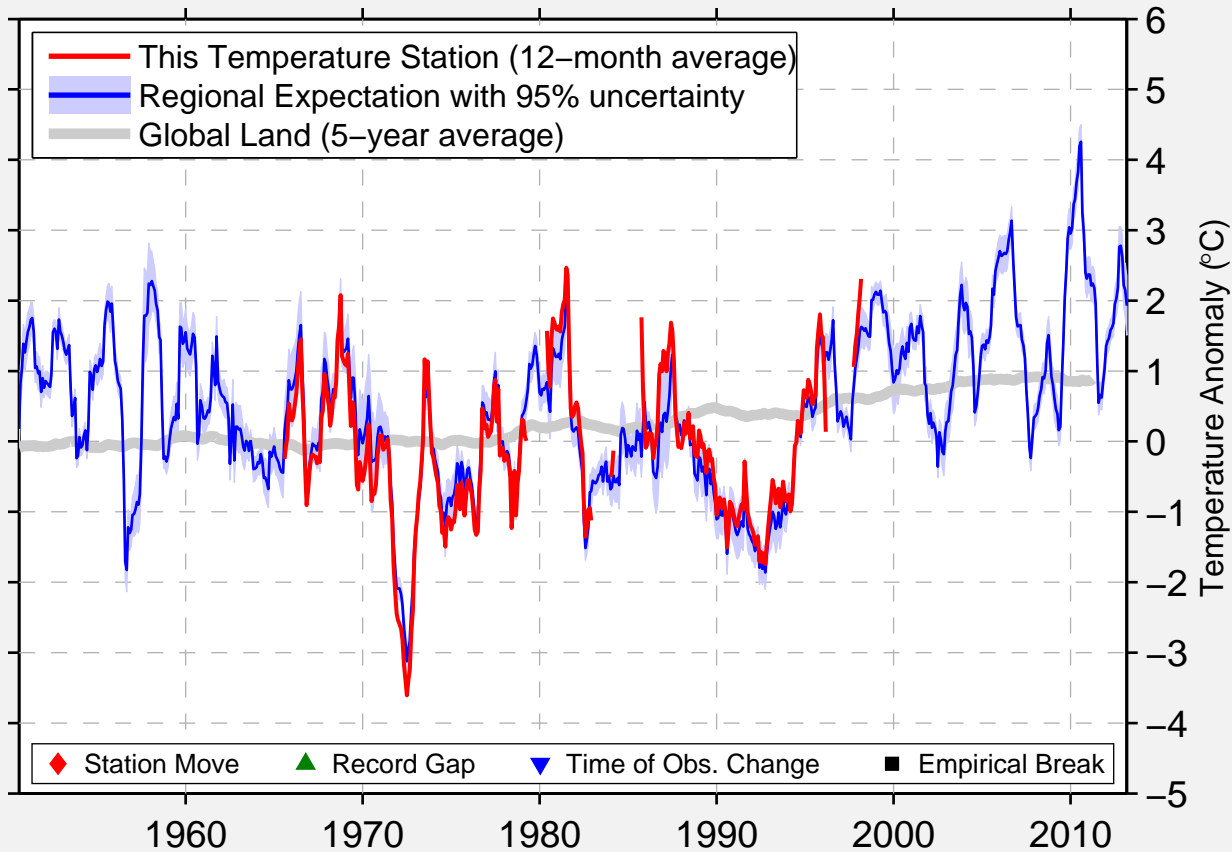

# BORDER (MAPS)

55.333 N, 63.217 W (Canada)

Data Quality Controlled and Aligned at Breakpoints

Berkeley Earth