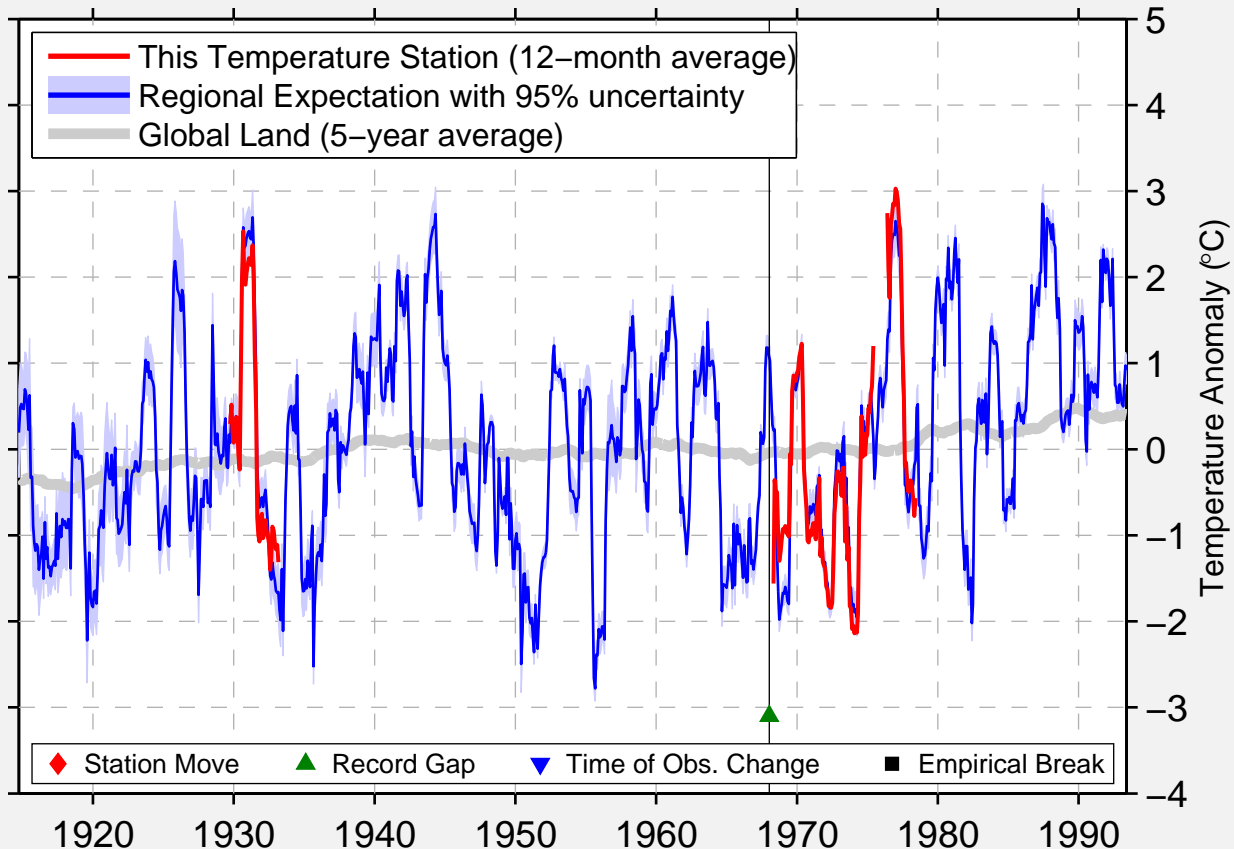

GOODFARE CDA EPF

55.270 N, 119.770 W (Canada)

Data Quality Controlled and Aligned at Breakpoints

Berkeley Earth