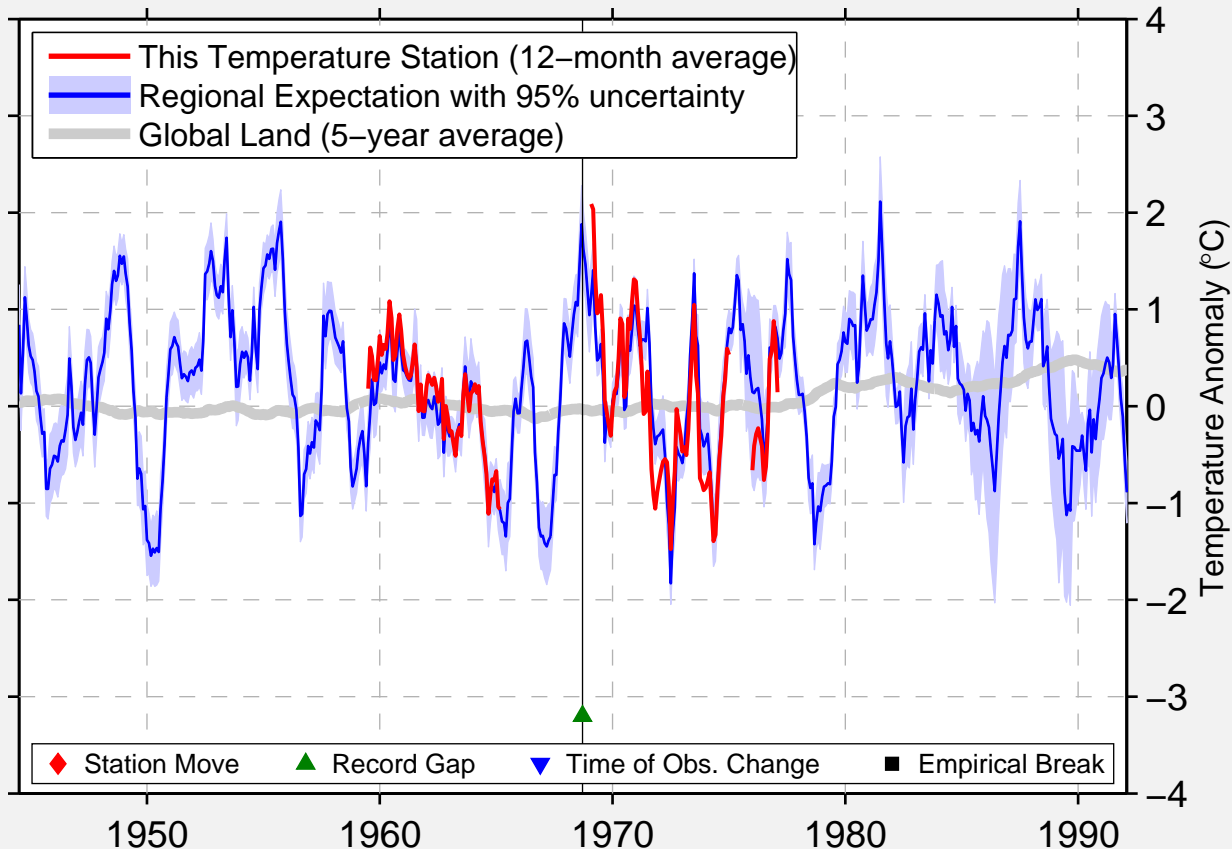

WINISK A

55.250 N, 85.170 W (Canada)

Data Quality Controlled and Aligned at Breakpoints

Berkeley Earth