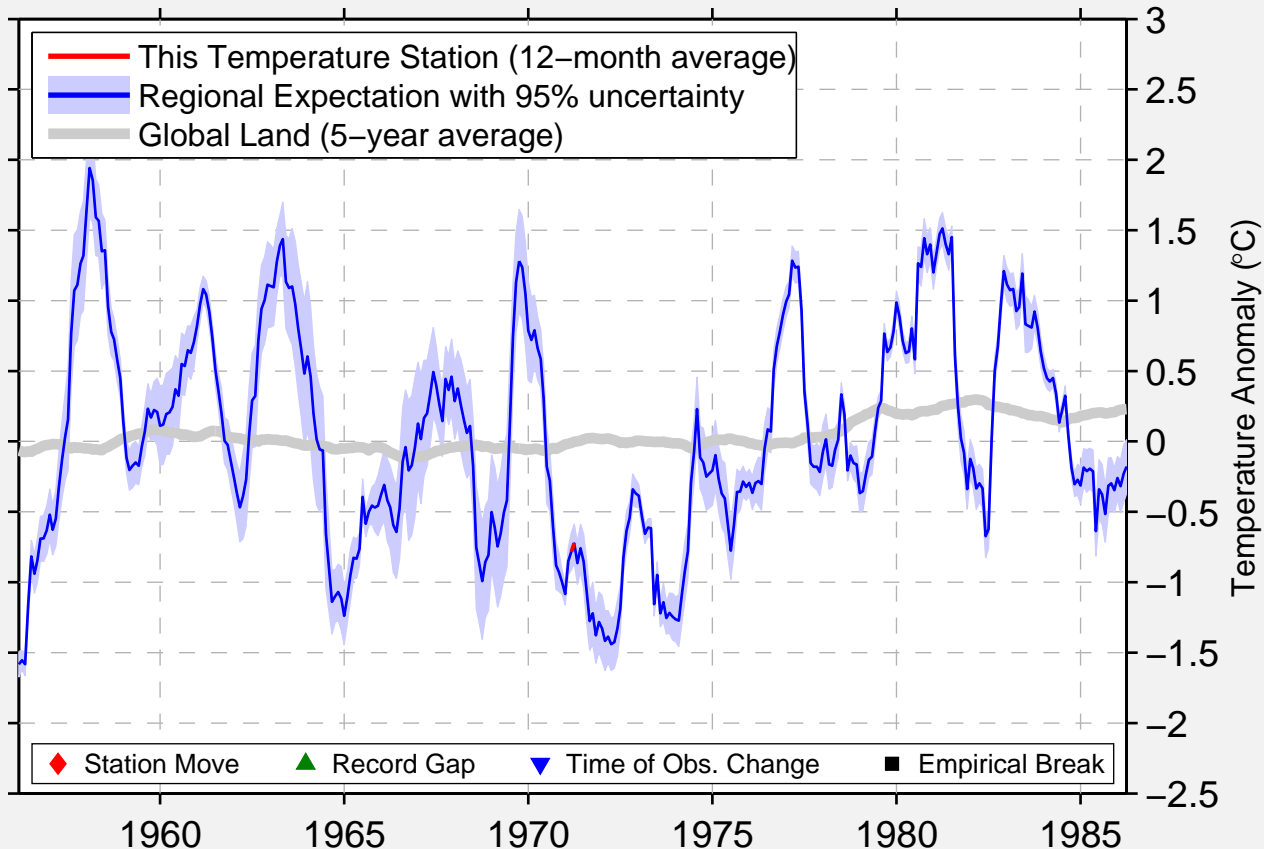

# AIYANSH

55.230 N, 129.020 W (Canada)

Data Quality Controlled and Aligned at Breakpoints

Berkeley Earth