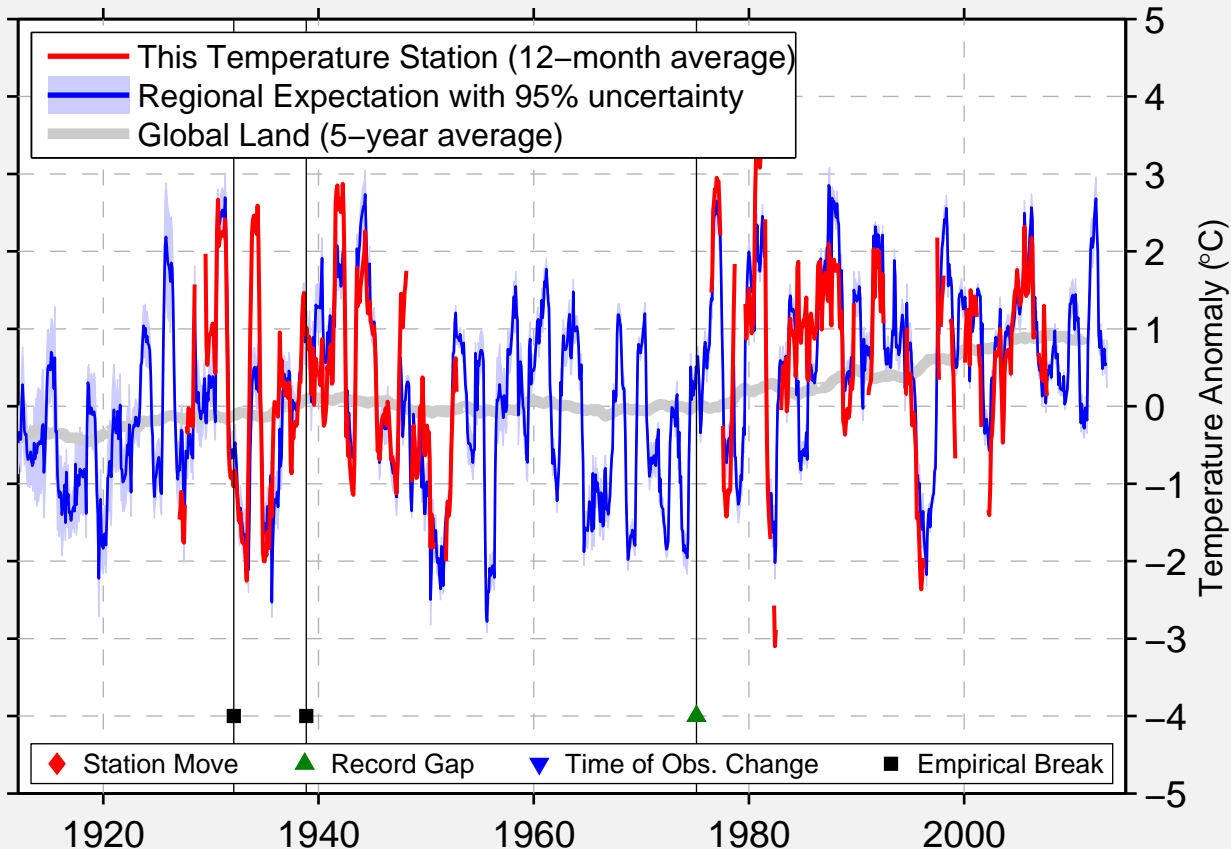

# ELMWORTH CDA EPF

55.085 N, 119.710 W (Canada)

Data Quality Controlled and Aligned at Breakpoints

Berkeley Earth