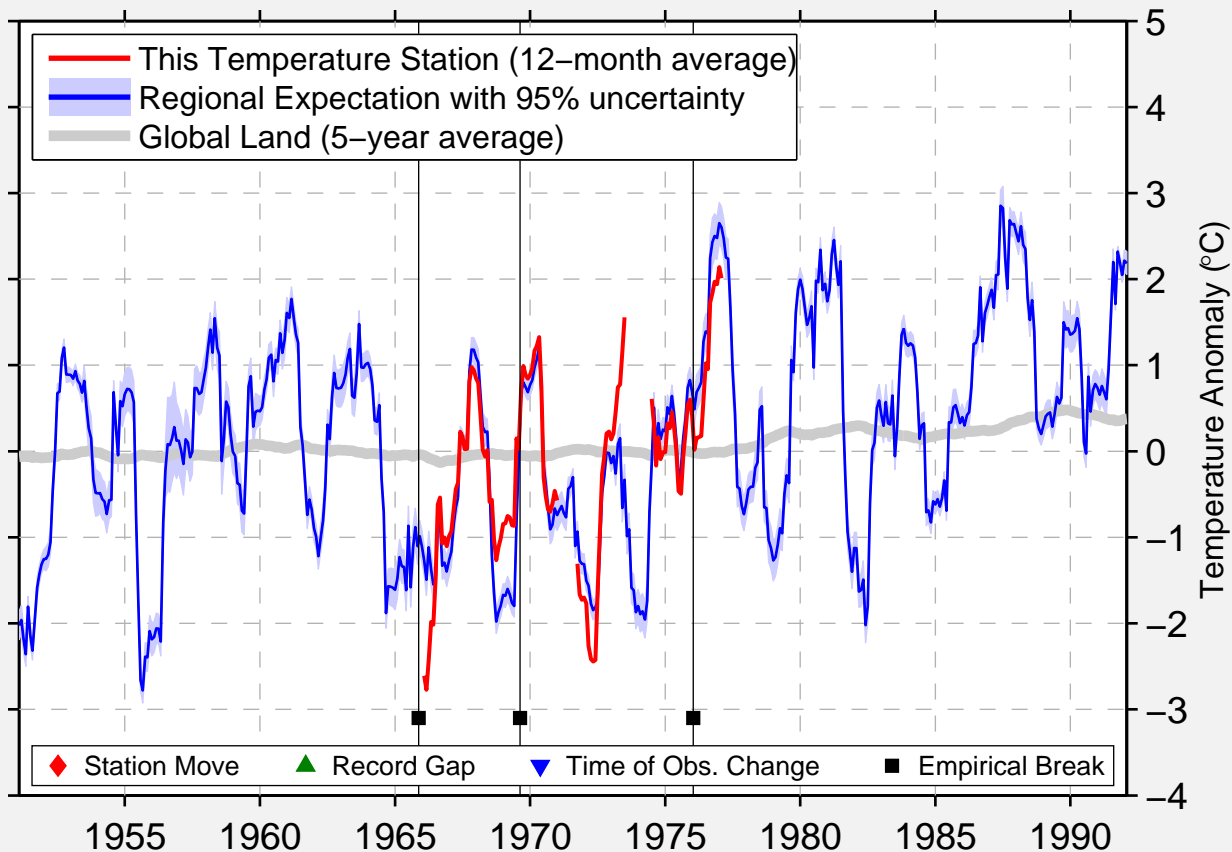

SOUTH WAPITI RS

54.930 N, 119.200 W (Canada)

Data Quality Controlled and Aligned at Breakpoints

Berkeley Earth