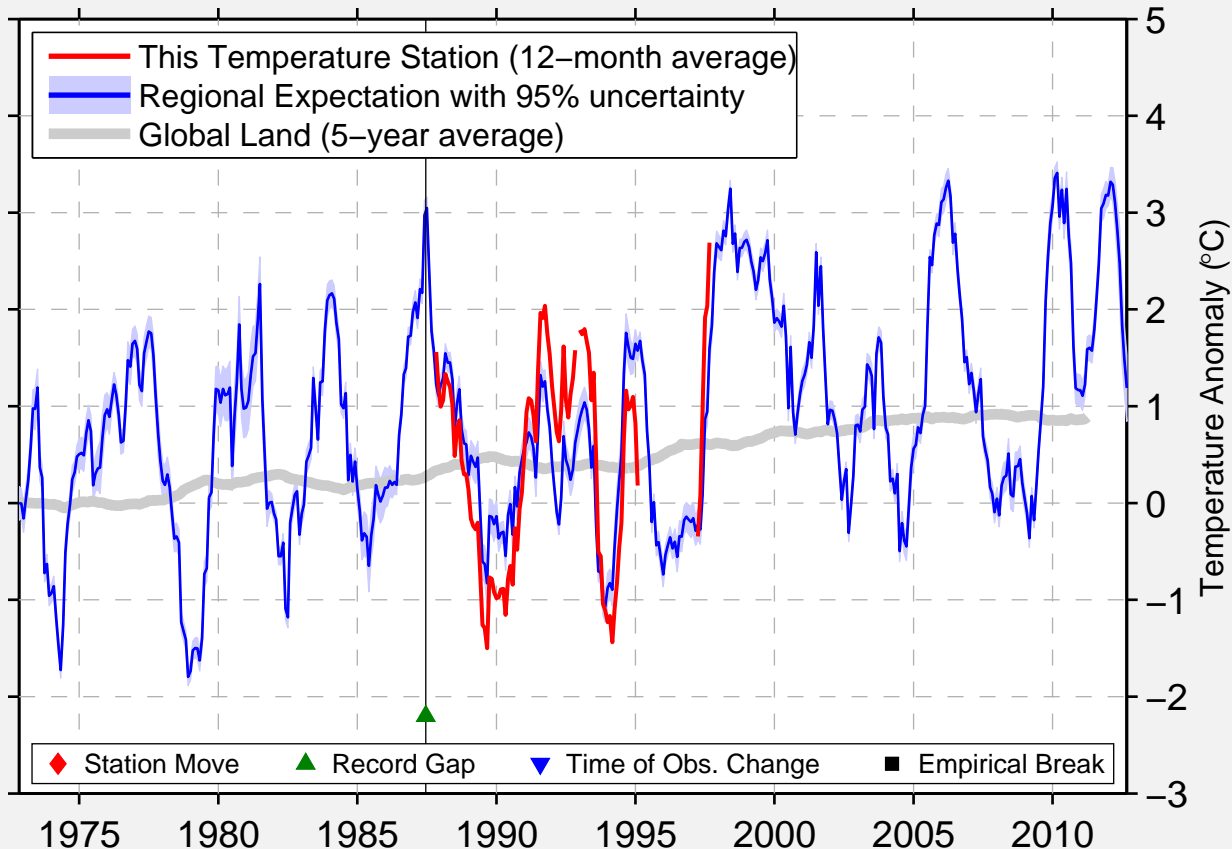

# SNOW LAKE

54.880 N, 100.030 W (Canada)

Data Quality Controlled and Aligned at Breakpoints

Berkeley Earth