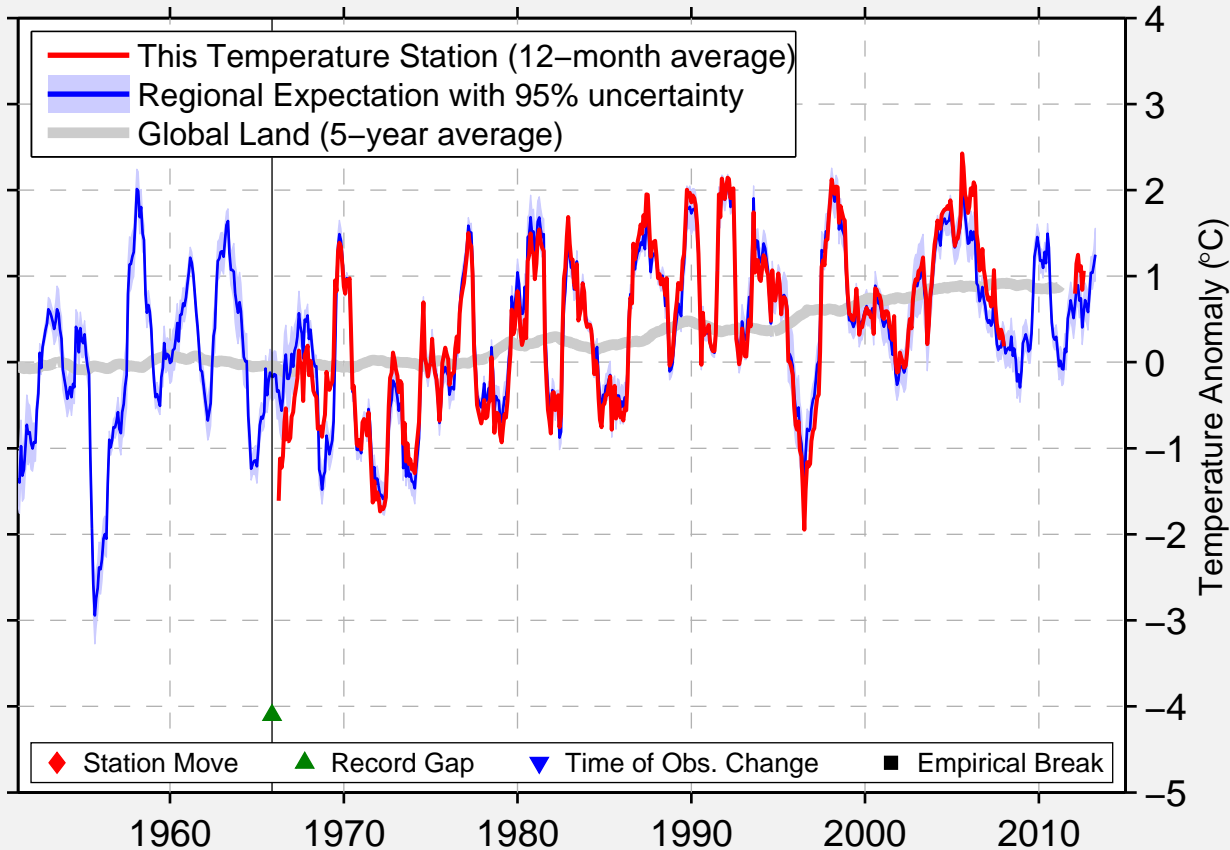

# TOPLEY LANDING, BC

54.820 N, 126.170 W (Canada)

Data Quality Controlled and Aligned at Breakpoints

Berkeley Earth