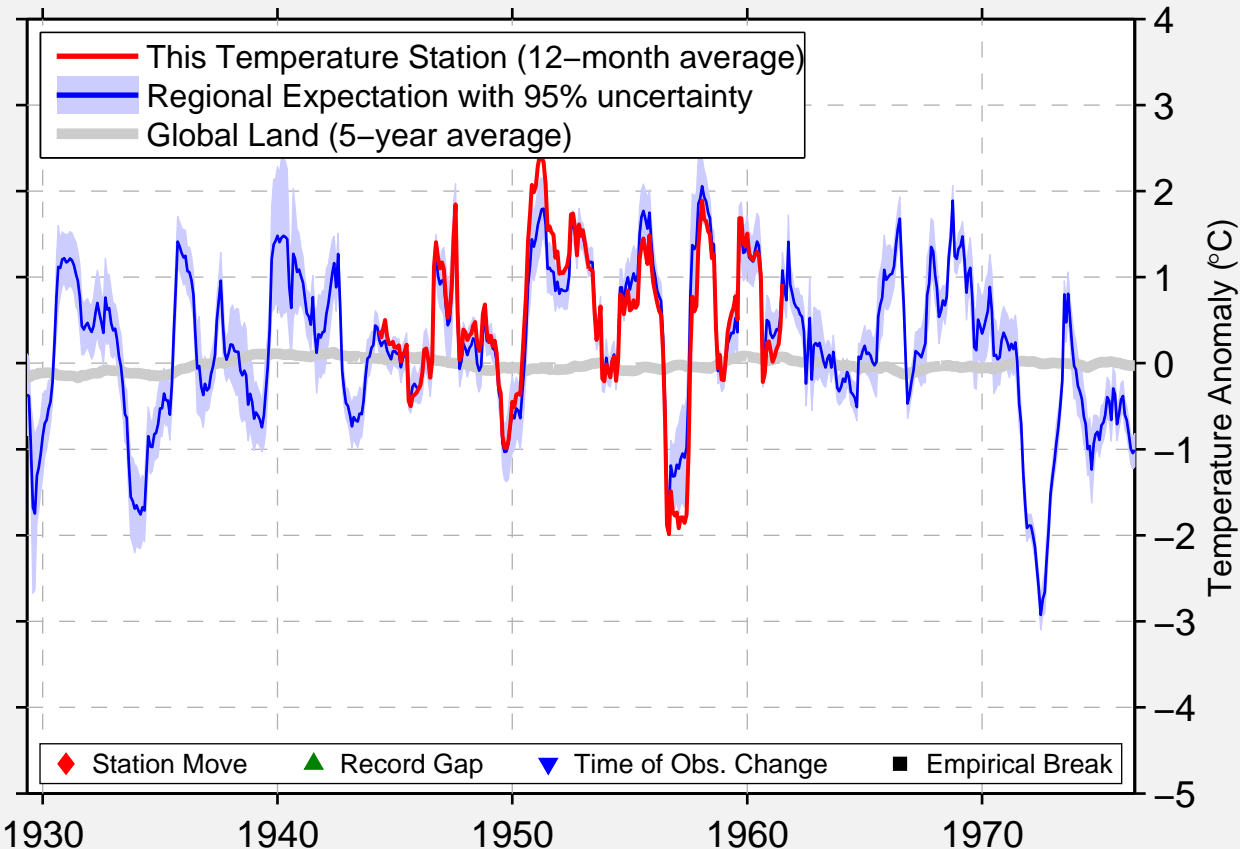

# CAPE HARRISON NEWFOUNDLAND DO

54.766 N, 58.450 W (Canada)

Data Quality Controlled and Aligned at Breakpoints

Berkeley Earth