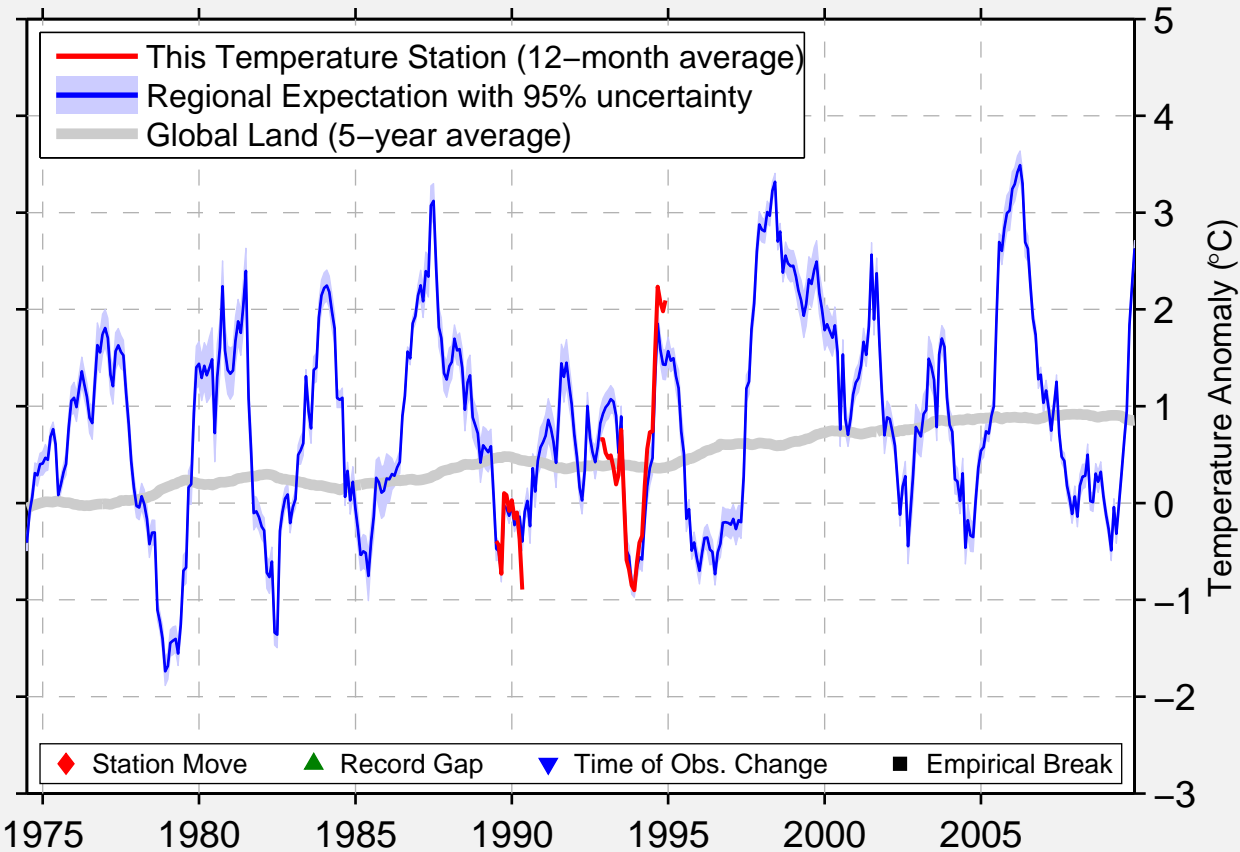

# FLIN FLON (AUTO8)

54.683 N, 101.683 W (Canada)

Data Quality Controlled and Aligned at Breakpoints

Berkeley Earth