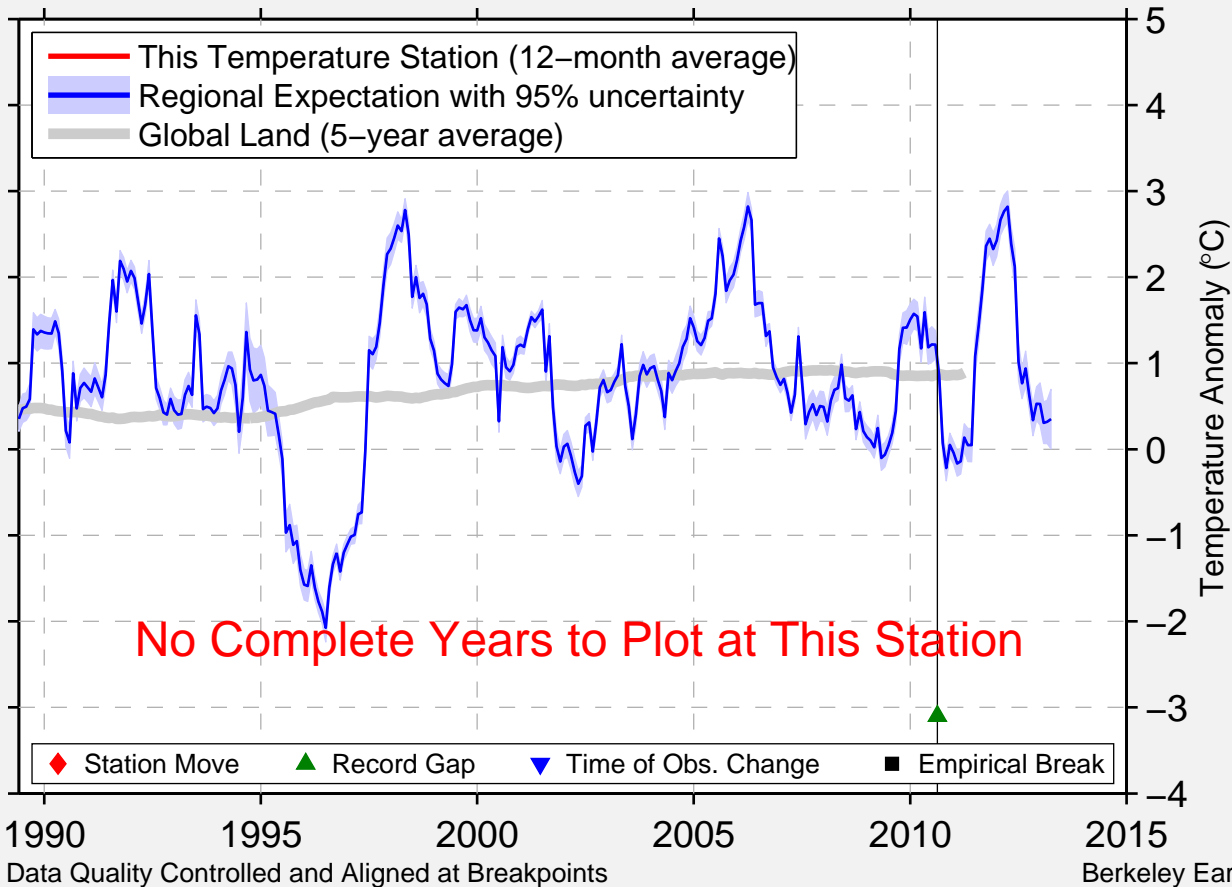

MEEKWAP

54.620 N, 116.670 W (Canada)

No Complete Years to Plot at This Station

◆ Station Move ▲ Record Gap ▼ Time of Obs. Change ■ Empirical Break