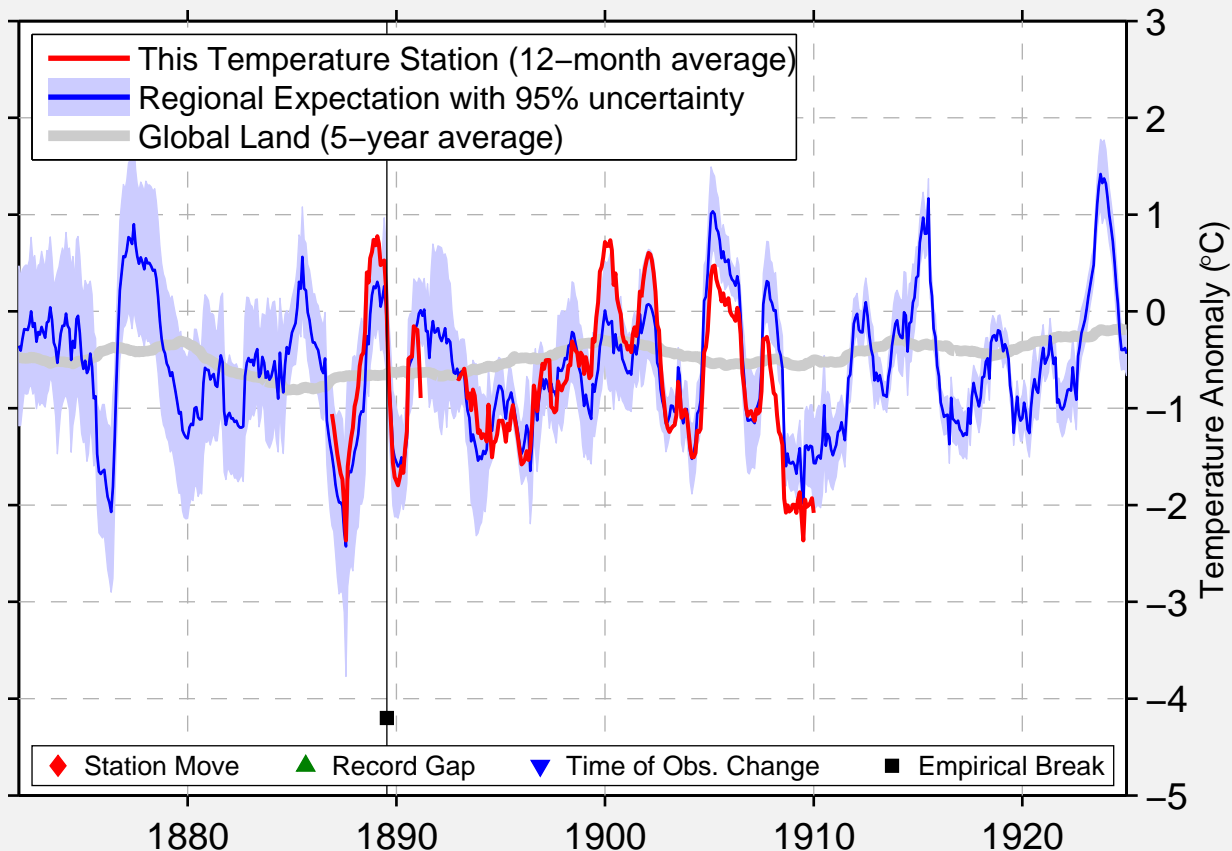

PORT SIMPSON, BC

54.570 N, 130.430 W (Canada)

Data Quality Controlled and Aligned at Breakpoints

Berkeley Earth