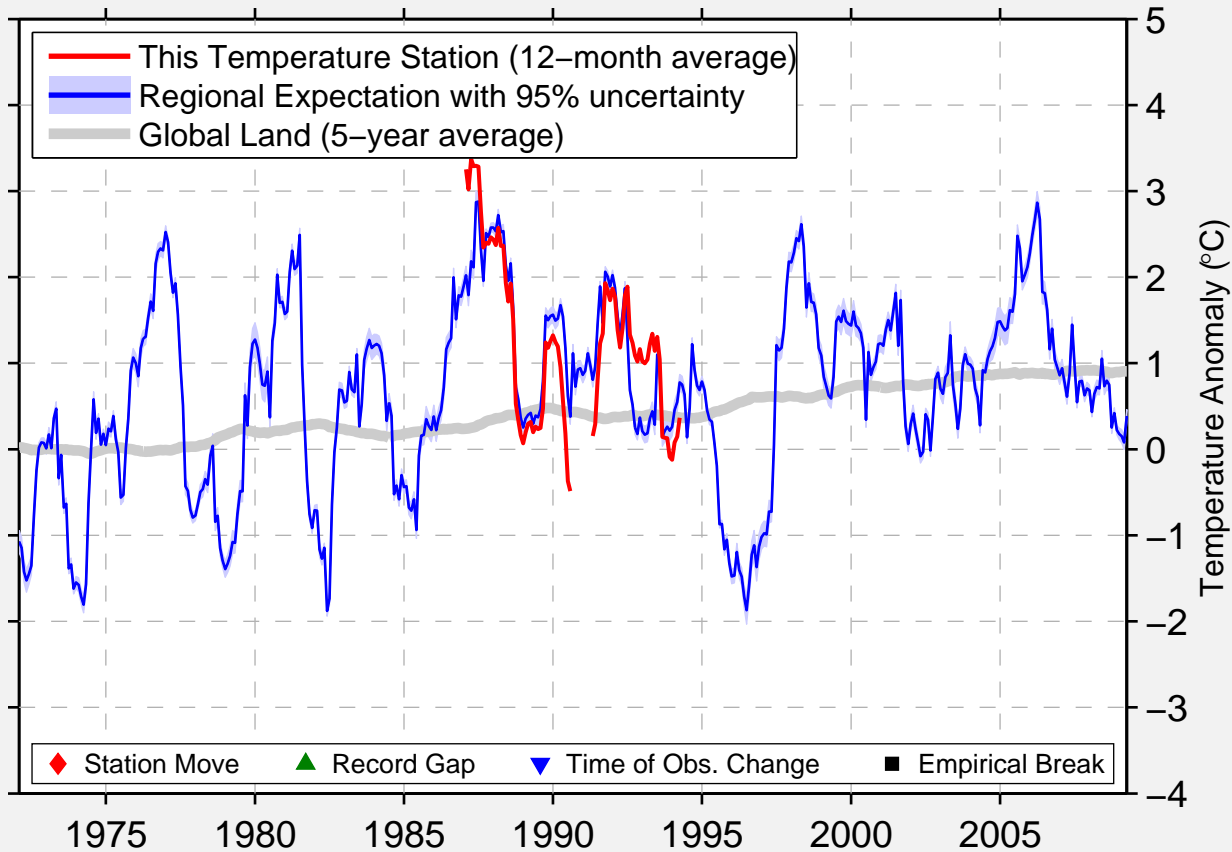

ELLSCOTT

54.480 N, 112.950 W (Canada)

Data Quality Controlled and Aligned at Breakpoints

Berkeley Earth