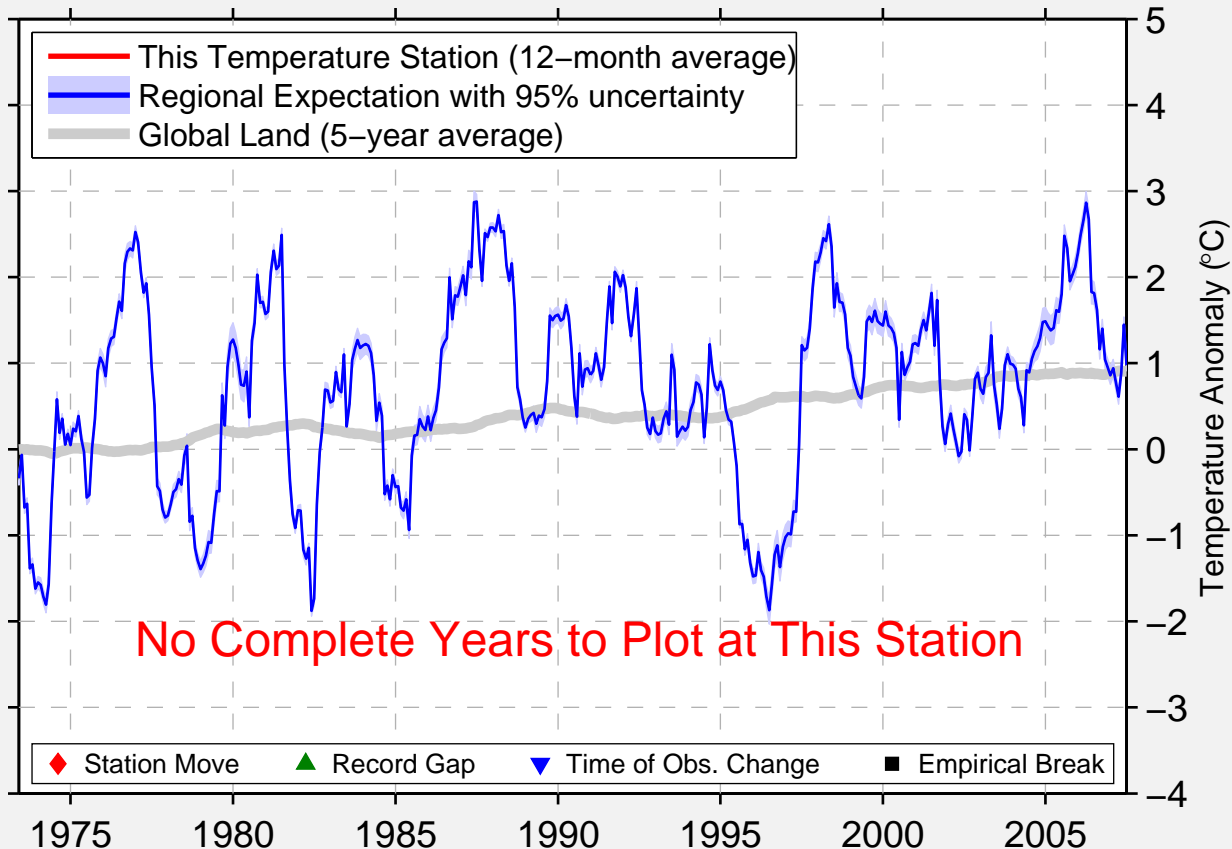

# JARVIE HAMLET

54.450 N, 113.980 W (Canada)

Data Quality Controlled and Aligned at Breakpoints

Berkeley Earth