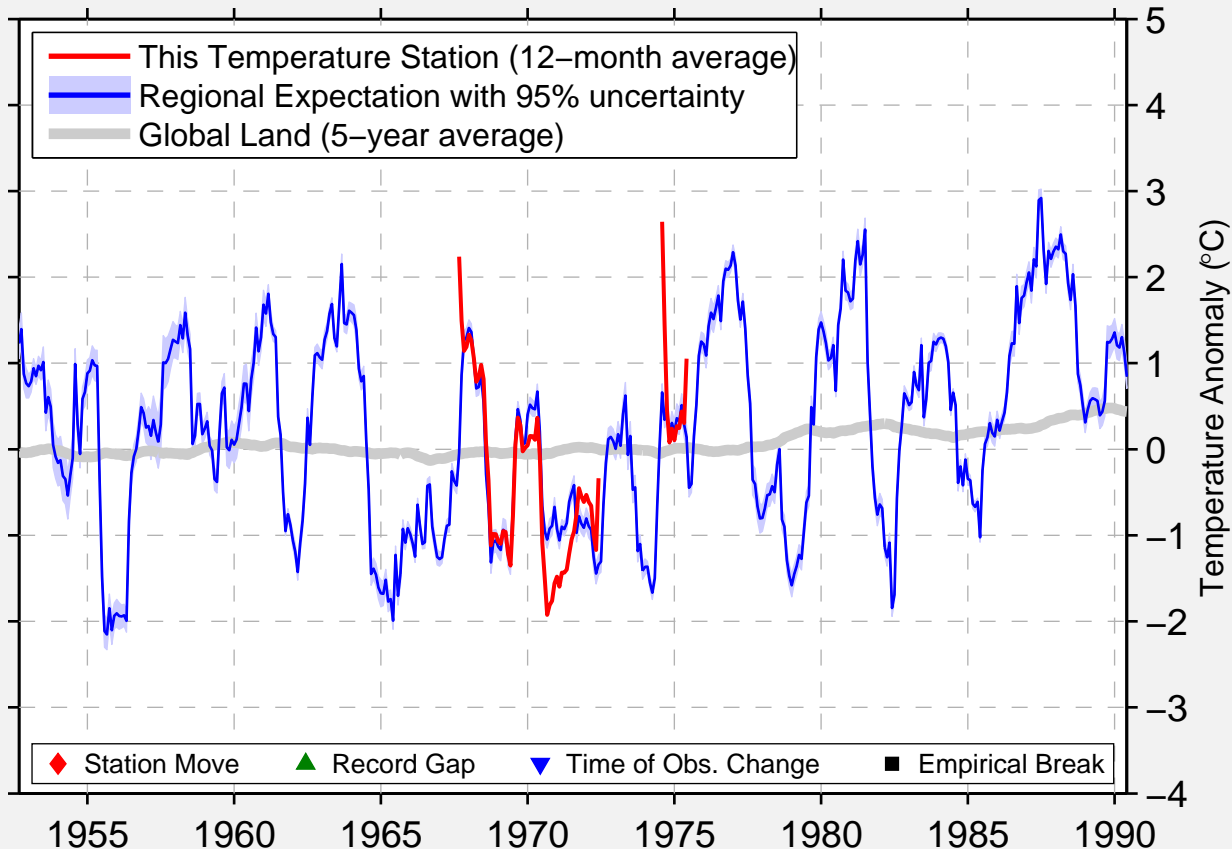

LA COREY RS

54.420 N, 110.770 W (Canada)

Data Quality Controlled and Aligned at Breakpoints

Berkeley Earth