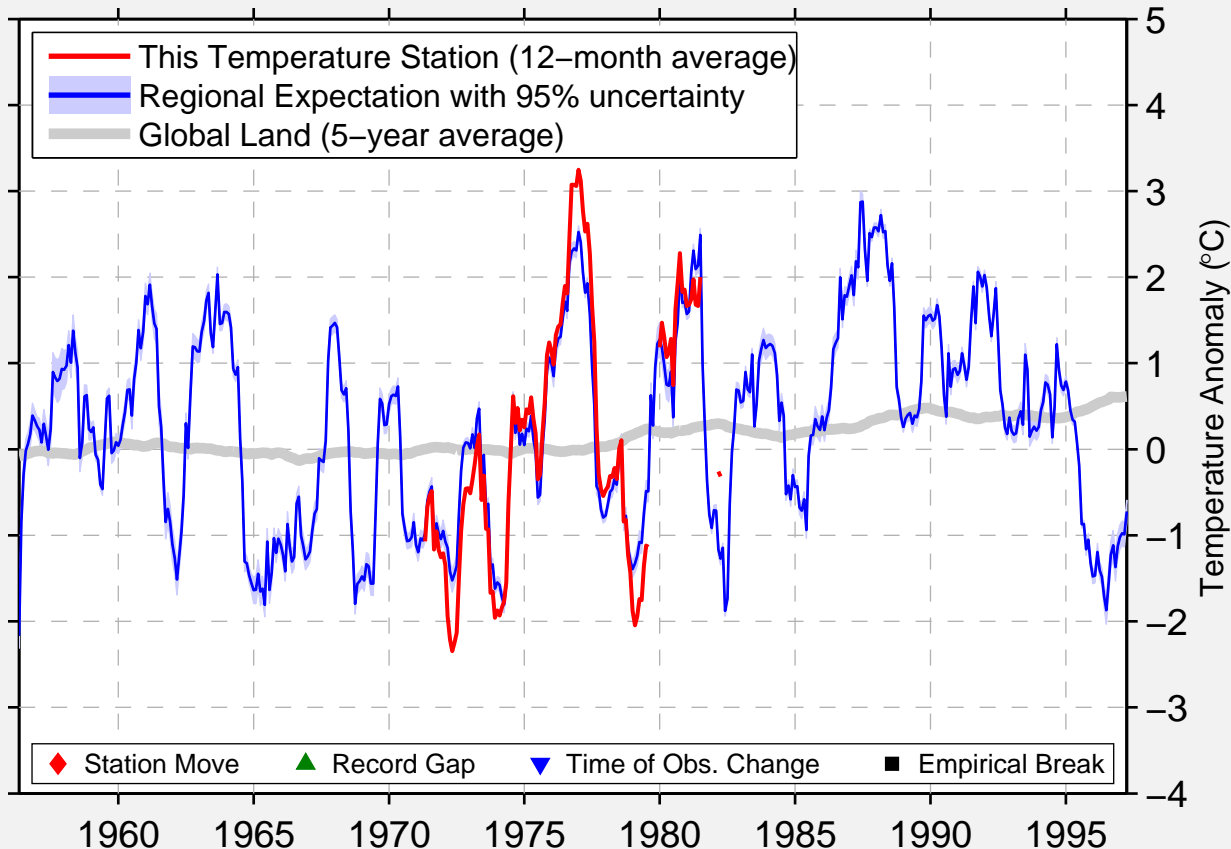

# VEGA LO

54.415 N, 114.405 W (Canada)

Data Quality Controlled and Aligned at Breakpoints

Berkeley Earth