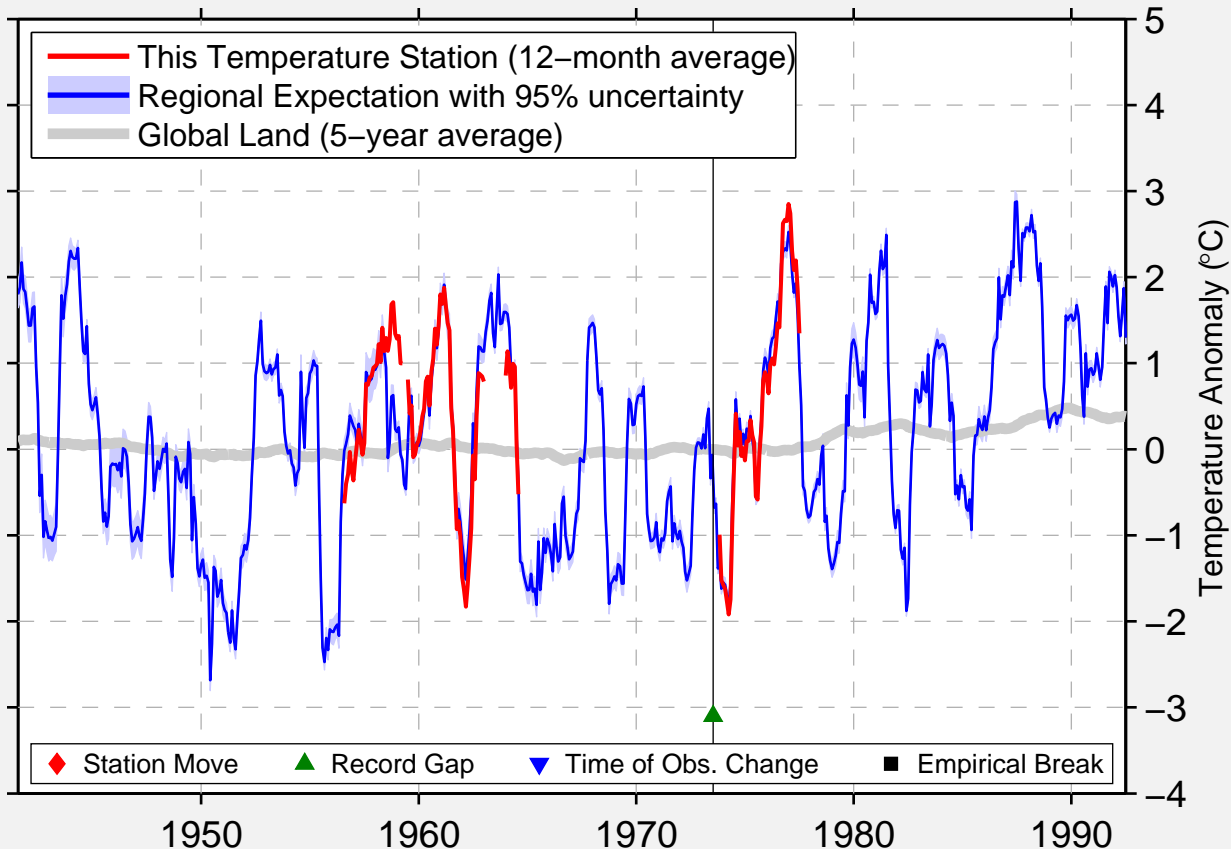

ROCHESTER NORTH

54.410 N, 113.520 W (Canada)

Data Quality Controlled and Aligned at Breakpoints

Berkeley Earth