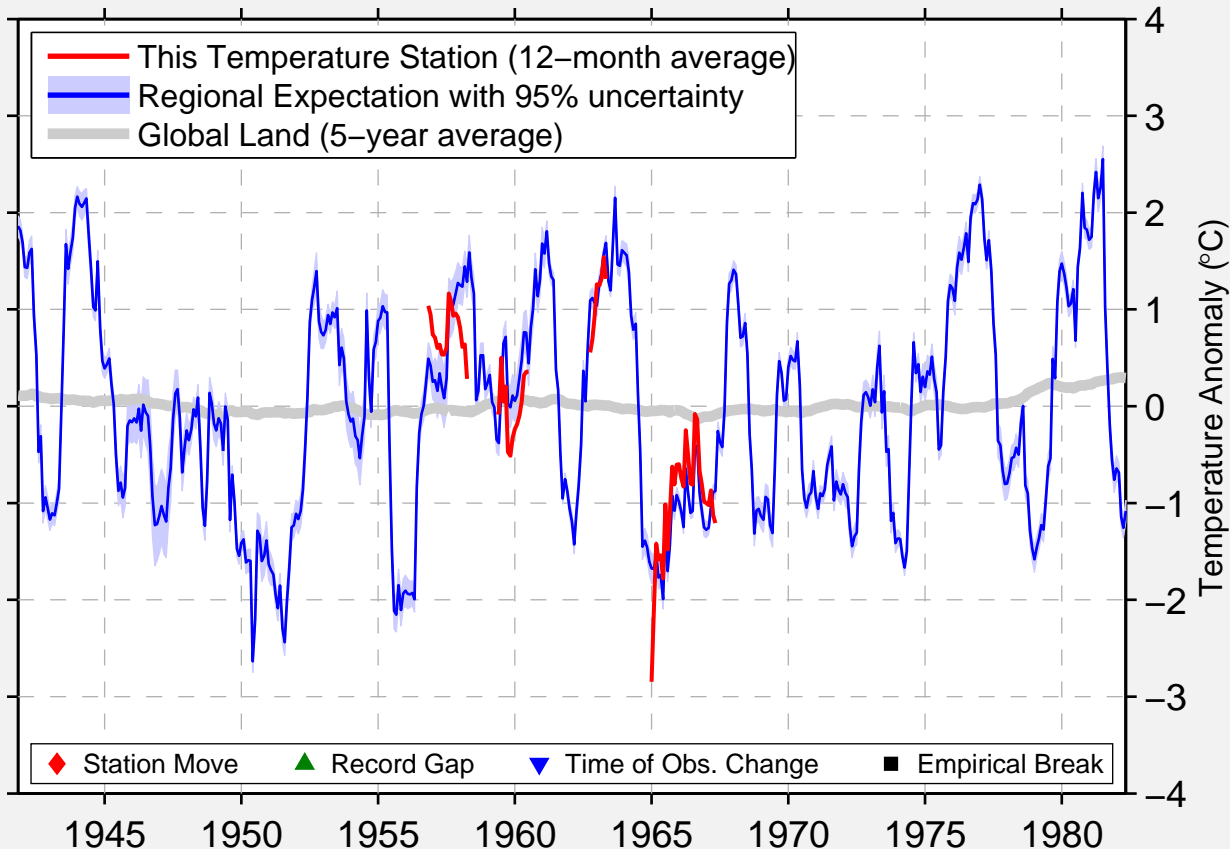

GOODSOIL

54.400 N, 109.230 W (Canada)

Data Quality Controlled and Aligned at Breakpoints

Berkeley Earth