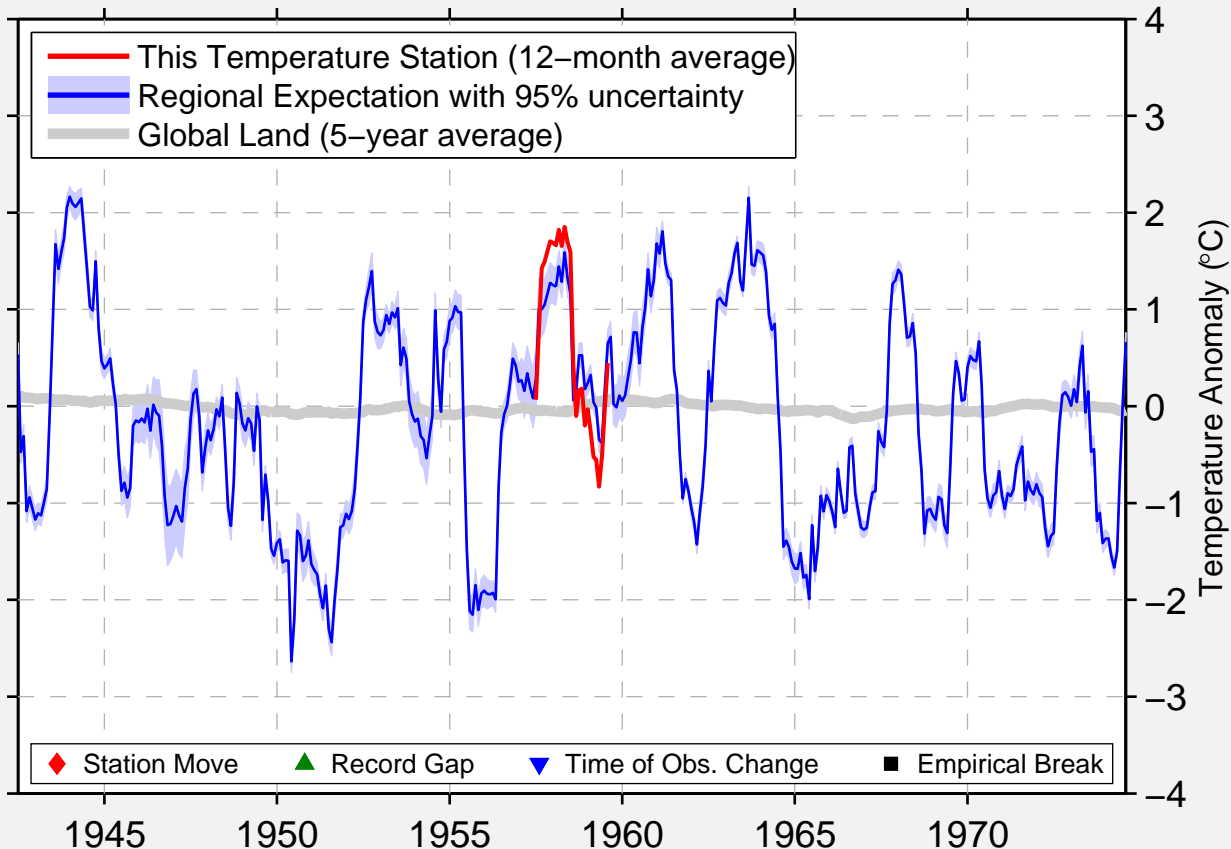

PIERCELAND EXP ST

54.400 N, 109.750 W (Canada)

Data Quality Controlled and Aligned at Breakpoints

Berkeley Earth