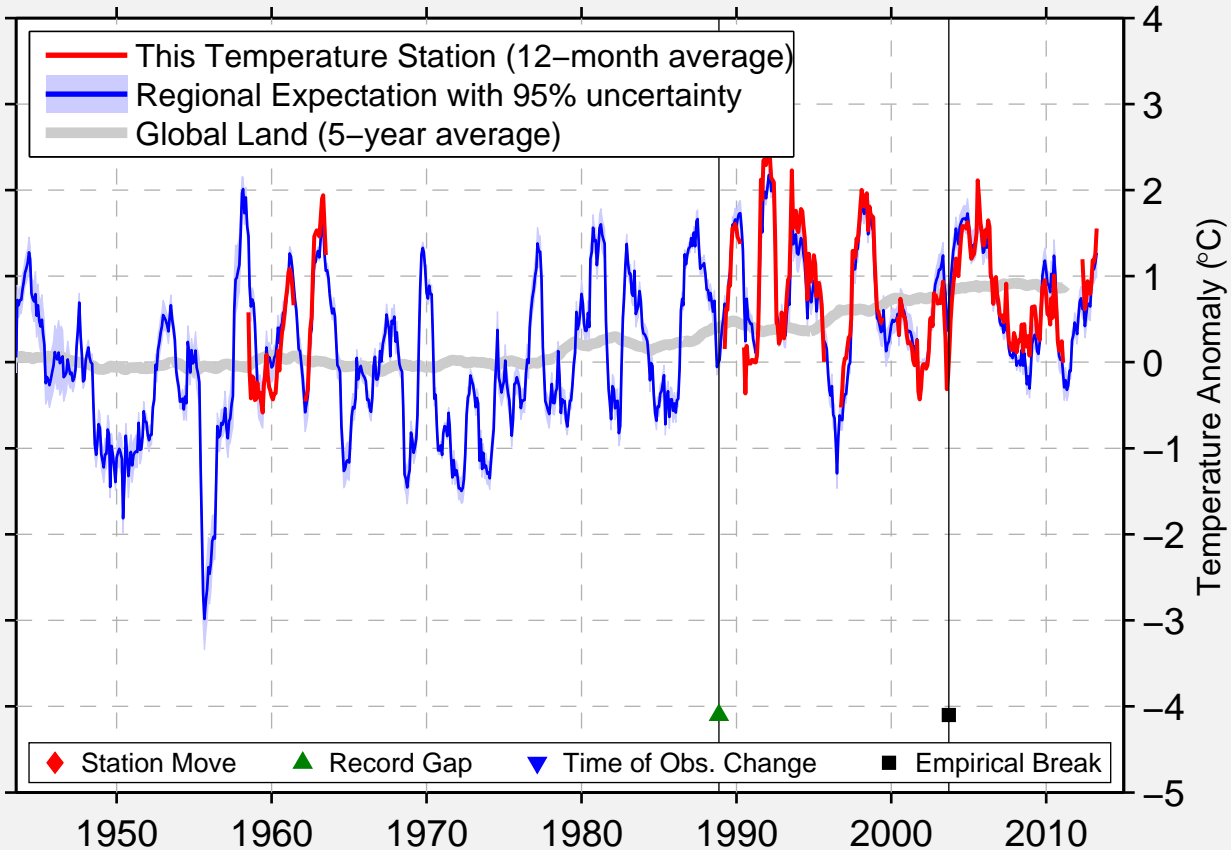

HOUSTON

54.400 N, 126.670 W (Canada)

Data Quality Controlled and Aligned at Breakpoints

Berkeley Earth