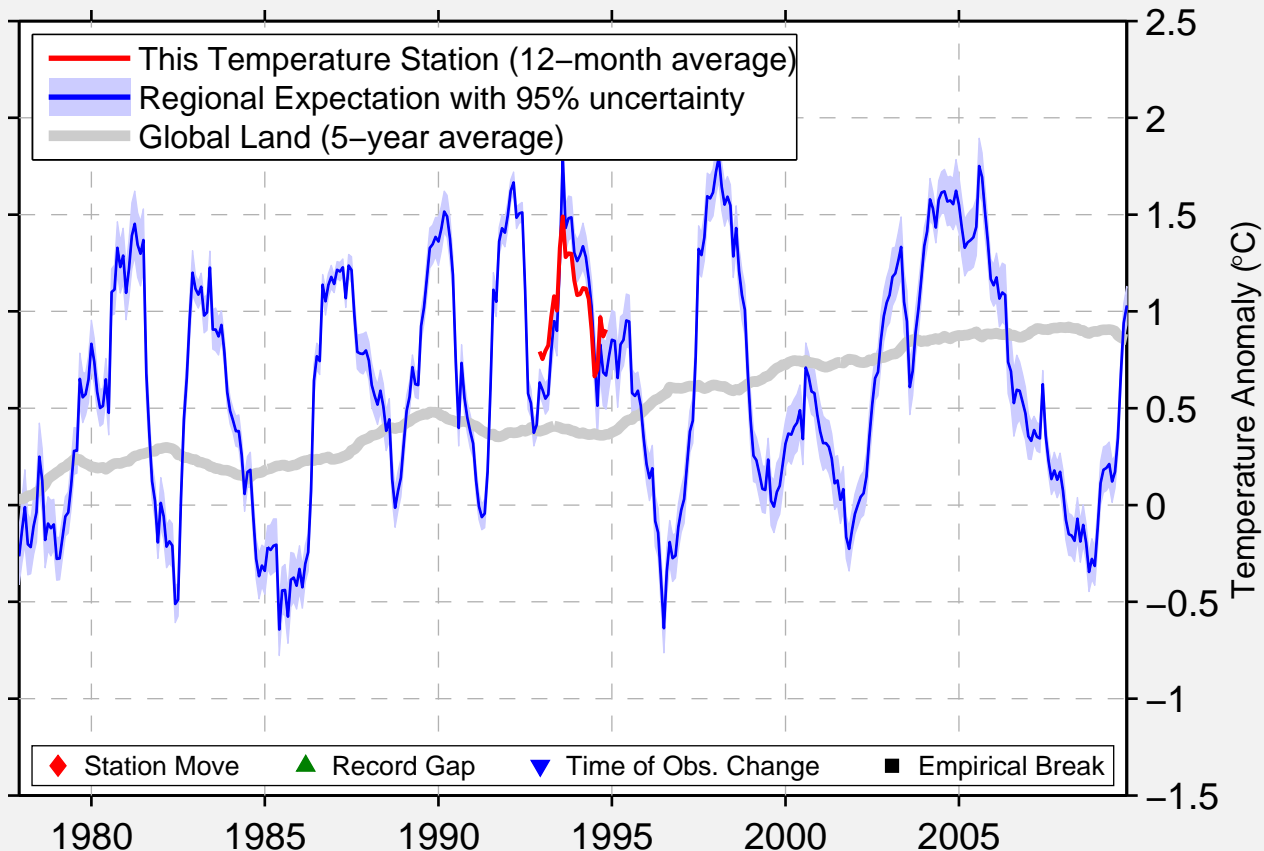

LUCY ISL (LGT-H)

54.300 N, 130.600 W (Canada)

Data Quality Controlled and Aligned at Breakpoints

Berkeley Earth